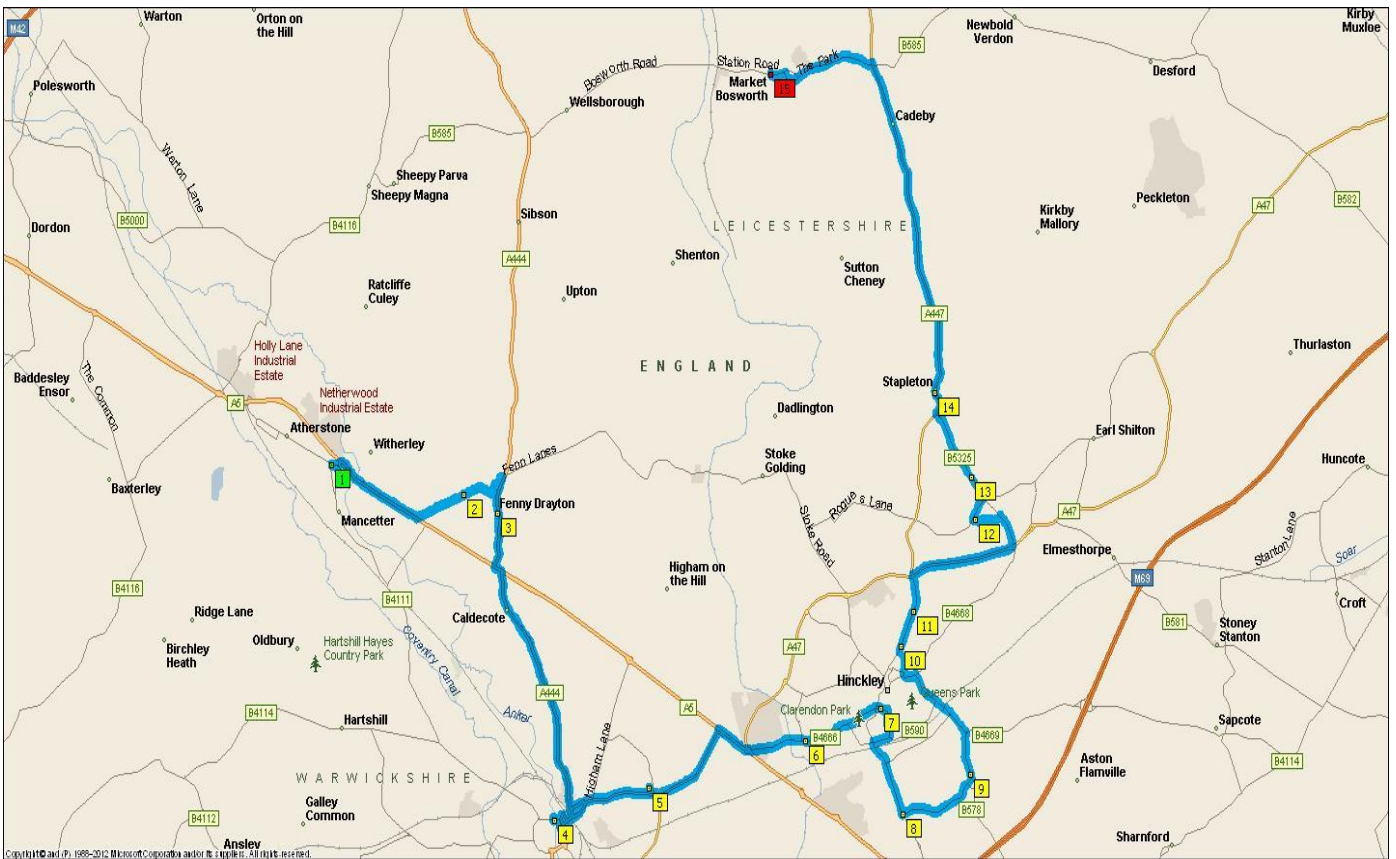

# ROUTE 1 ASHBY

## D1 - ASHBY

Run direct by the School (in a minibus)

	Morning	Afternoon
The Dixie Grammar School, Market Bosworth	-	16:05
Wellsborough	07:15	16:15
Twycross, Main Road	07:25	16:20
Appleby Magna, Church St	07:30	16:25
Ashby de la Zouch, Market St	07:45	16:40
Church Town, Ashby Rd/Coleorton, Ashby Rd	07:50	16:55
Coalville, Long Lane Surgery, Broom Leys Rd	07:55	17:05
Hugglescote, Ashburton Rd/Station Rd	08:03	16:40
Ellistown, WMC	08:05	17:10
Bagworth, Station Rd opp WMClub	08:10	17:15
The Dixie Grammar School, Market Bosworth	08:30	-

# ROUTE 2 NUNEATON

## ROUTE 4 COSBY