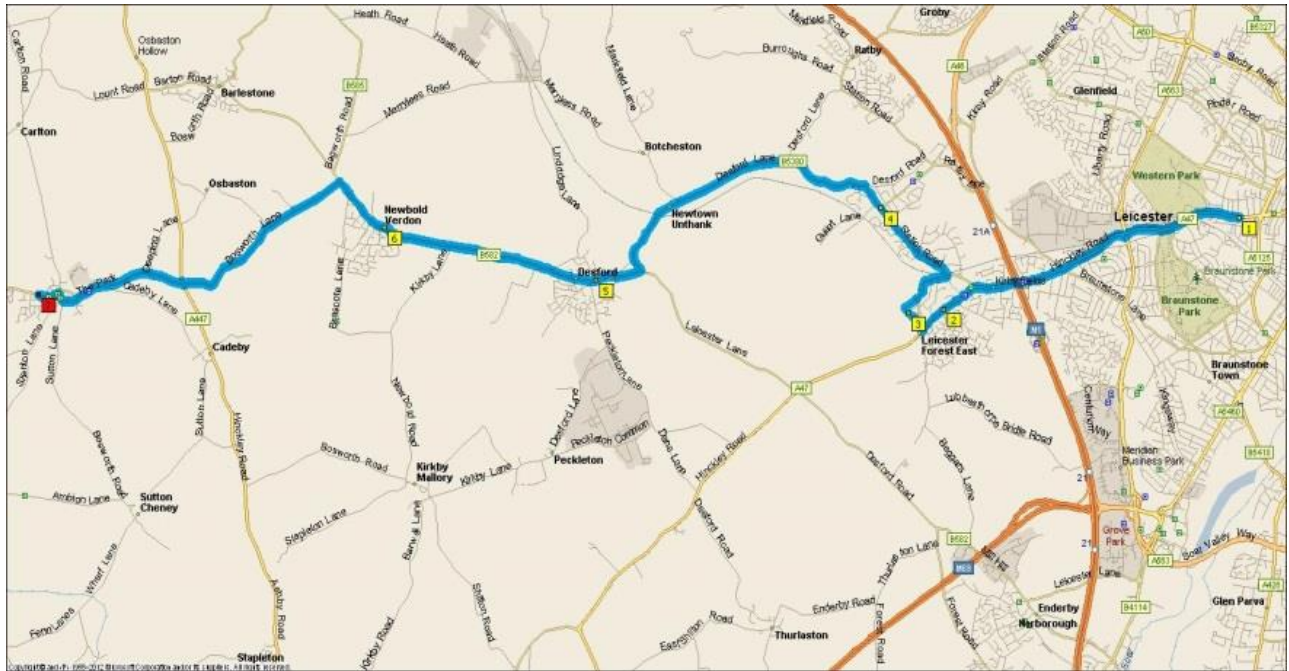

# ROUTE 2 NUNEATON

## D2 - NUNEATON

Operated by Robinsons Coaches of Hinckley

Full Return  
Per Term

	Morning	Afternoon
Atherstone, BlueBoarPH Witherley Rd	07:25	17:10
Nuneaton Bus Station	07:35	16:55
Nuneaton, Hinckley Rd/Harvester	07:40	16:50
Hinckley, Holbrook Ind Est	07:45	16:40
Burbage, Sketchley Hill Primary Sch	07:55	16:30
Burbage, Cross Keys Inn, Hinckley Rd	07:58	16:25
Hinckley, London Road	08:04	16:23
Hinckley, Elm Lea Hotel, Ashby Rd	08:06	16:21
Hinckley, Ashby Court	08:09	16:20
Barwell, Hinckley Rd	08:13	16:17
Stapleton, Main St	08:16	-
Barwell, High St/Stanley St	-	16:15
The Dixie Grammar School, Market Bosworth	08:30	16:05

# ROUTE 3 KIRBY MUXLOE

## ROUTE 4 COSBY