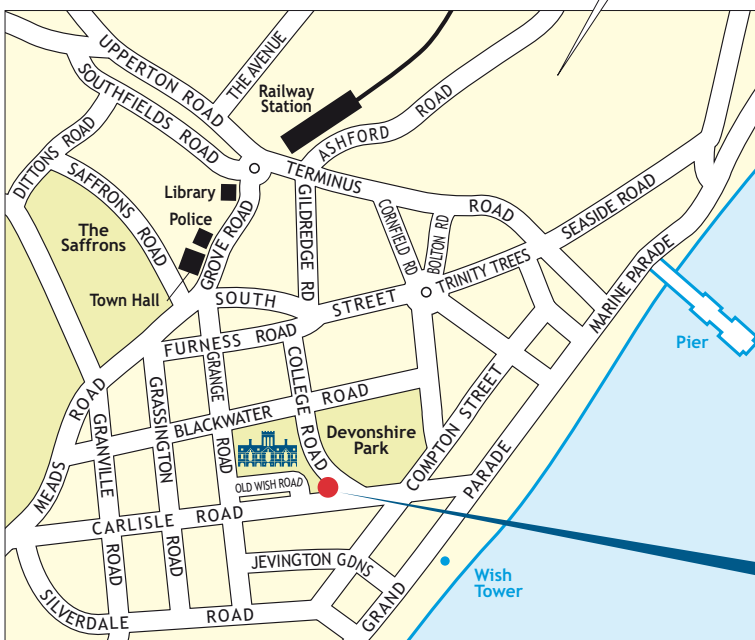

**Birley Centre
Eastbourne College**