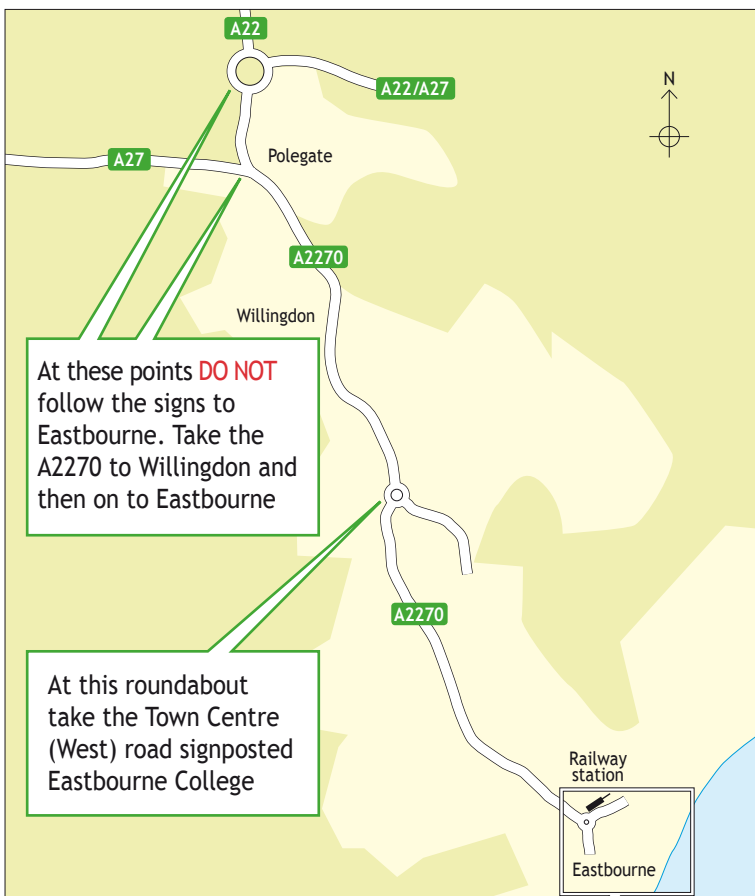

Routes to Eastbourne College

How to get to the Birley Centre

Car

Eastbourne is entered from the north via the A27 or the A22. If approaching from the A22, at the large roundabout just north of Polegate, follow the signs to Willingdon (3rd exit) through the traffic lights at Polegate, until you reach the Willingdon roundabout.

If approaching Eastbourne from the A27, at the junction with the A2270 traffic lights, turn right (signposted Polegate and Willingdon) and follow the A2270 until you reach the Willingdon roundabout.

At the roundabout take the second exit directed to the town centre (west). Follow straight on the A2270 until you come to a roundabout with the railway station on your left and the Prezzo restaurant on your right. Then turn right into Grove Road, keeping the library on your right and go past the police station, following signs for Devonshire Park, which is adjacent the College. The College will appear on your left in Grange Road. Old Wish Road is at the far end of the pitch which is in front of the school.

From other directions, head for the seafront and turn inland opposite the Martello Tower (the Wish Tower) joining Carlisle Road. Turn right into Grange Road and immediately right into Old Wish Road.

Rail

Eastbourne railway station is five minutes' walk from the College. Trains for London Victoria (1 hr 26 mins) and Gatwick Airport (51 mins) leave at least once an hour. There is easy access between Gatwick and Heathrow Airports by coach. Once a pupil is old enough to travel alone the train is an ideal form of transport.