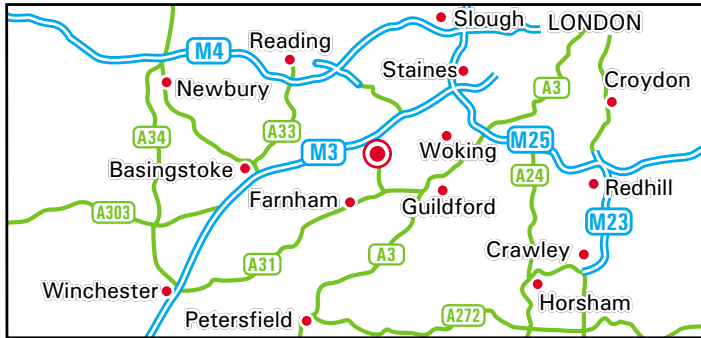

Farnborough Hill
 Farnborough - Hampshire GU14 8AT
 Tel: 01252 545197 - Fax: 01252 513037
 www.farnborough-hill.org.uk

From M3

- Leave the M3 at Junction 4.
- Join the A331 and follow signs for A325 Farnborough.
- At the top of the slip road (roundabout) turn right.
- As you join the A325 Farnborough Road you will pass a BP petrol station on the left.
- The entrance to Farnborough Hill is less than half a mile from there on the left.

From Guildford or Farnham

- Leave the A31 and join the A331, following signs for M3, Camberley and Farnborough.
- Leave the A331 at the junction with the A325 (Frimley).
- At the top of the slip road turn left, following signs for A325 Farnborough.
- As you join the A325 Farnborough Road you will pass a BP petrol station on the left.
- The entrance to Farnborough Hill is less than half a mile from there on the left.

By Train

- Farnborough (South West Trains) and Farnborough North (Thames Trains) stations are a short walk from the school with regular services from Basingstoke, Woking, Reading and Guildford.