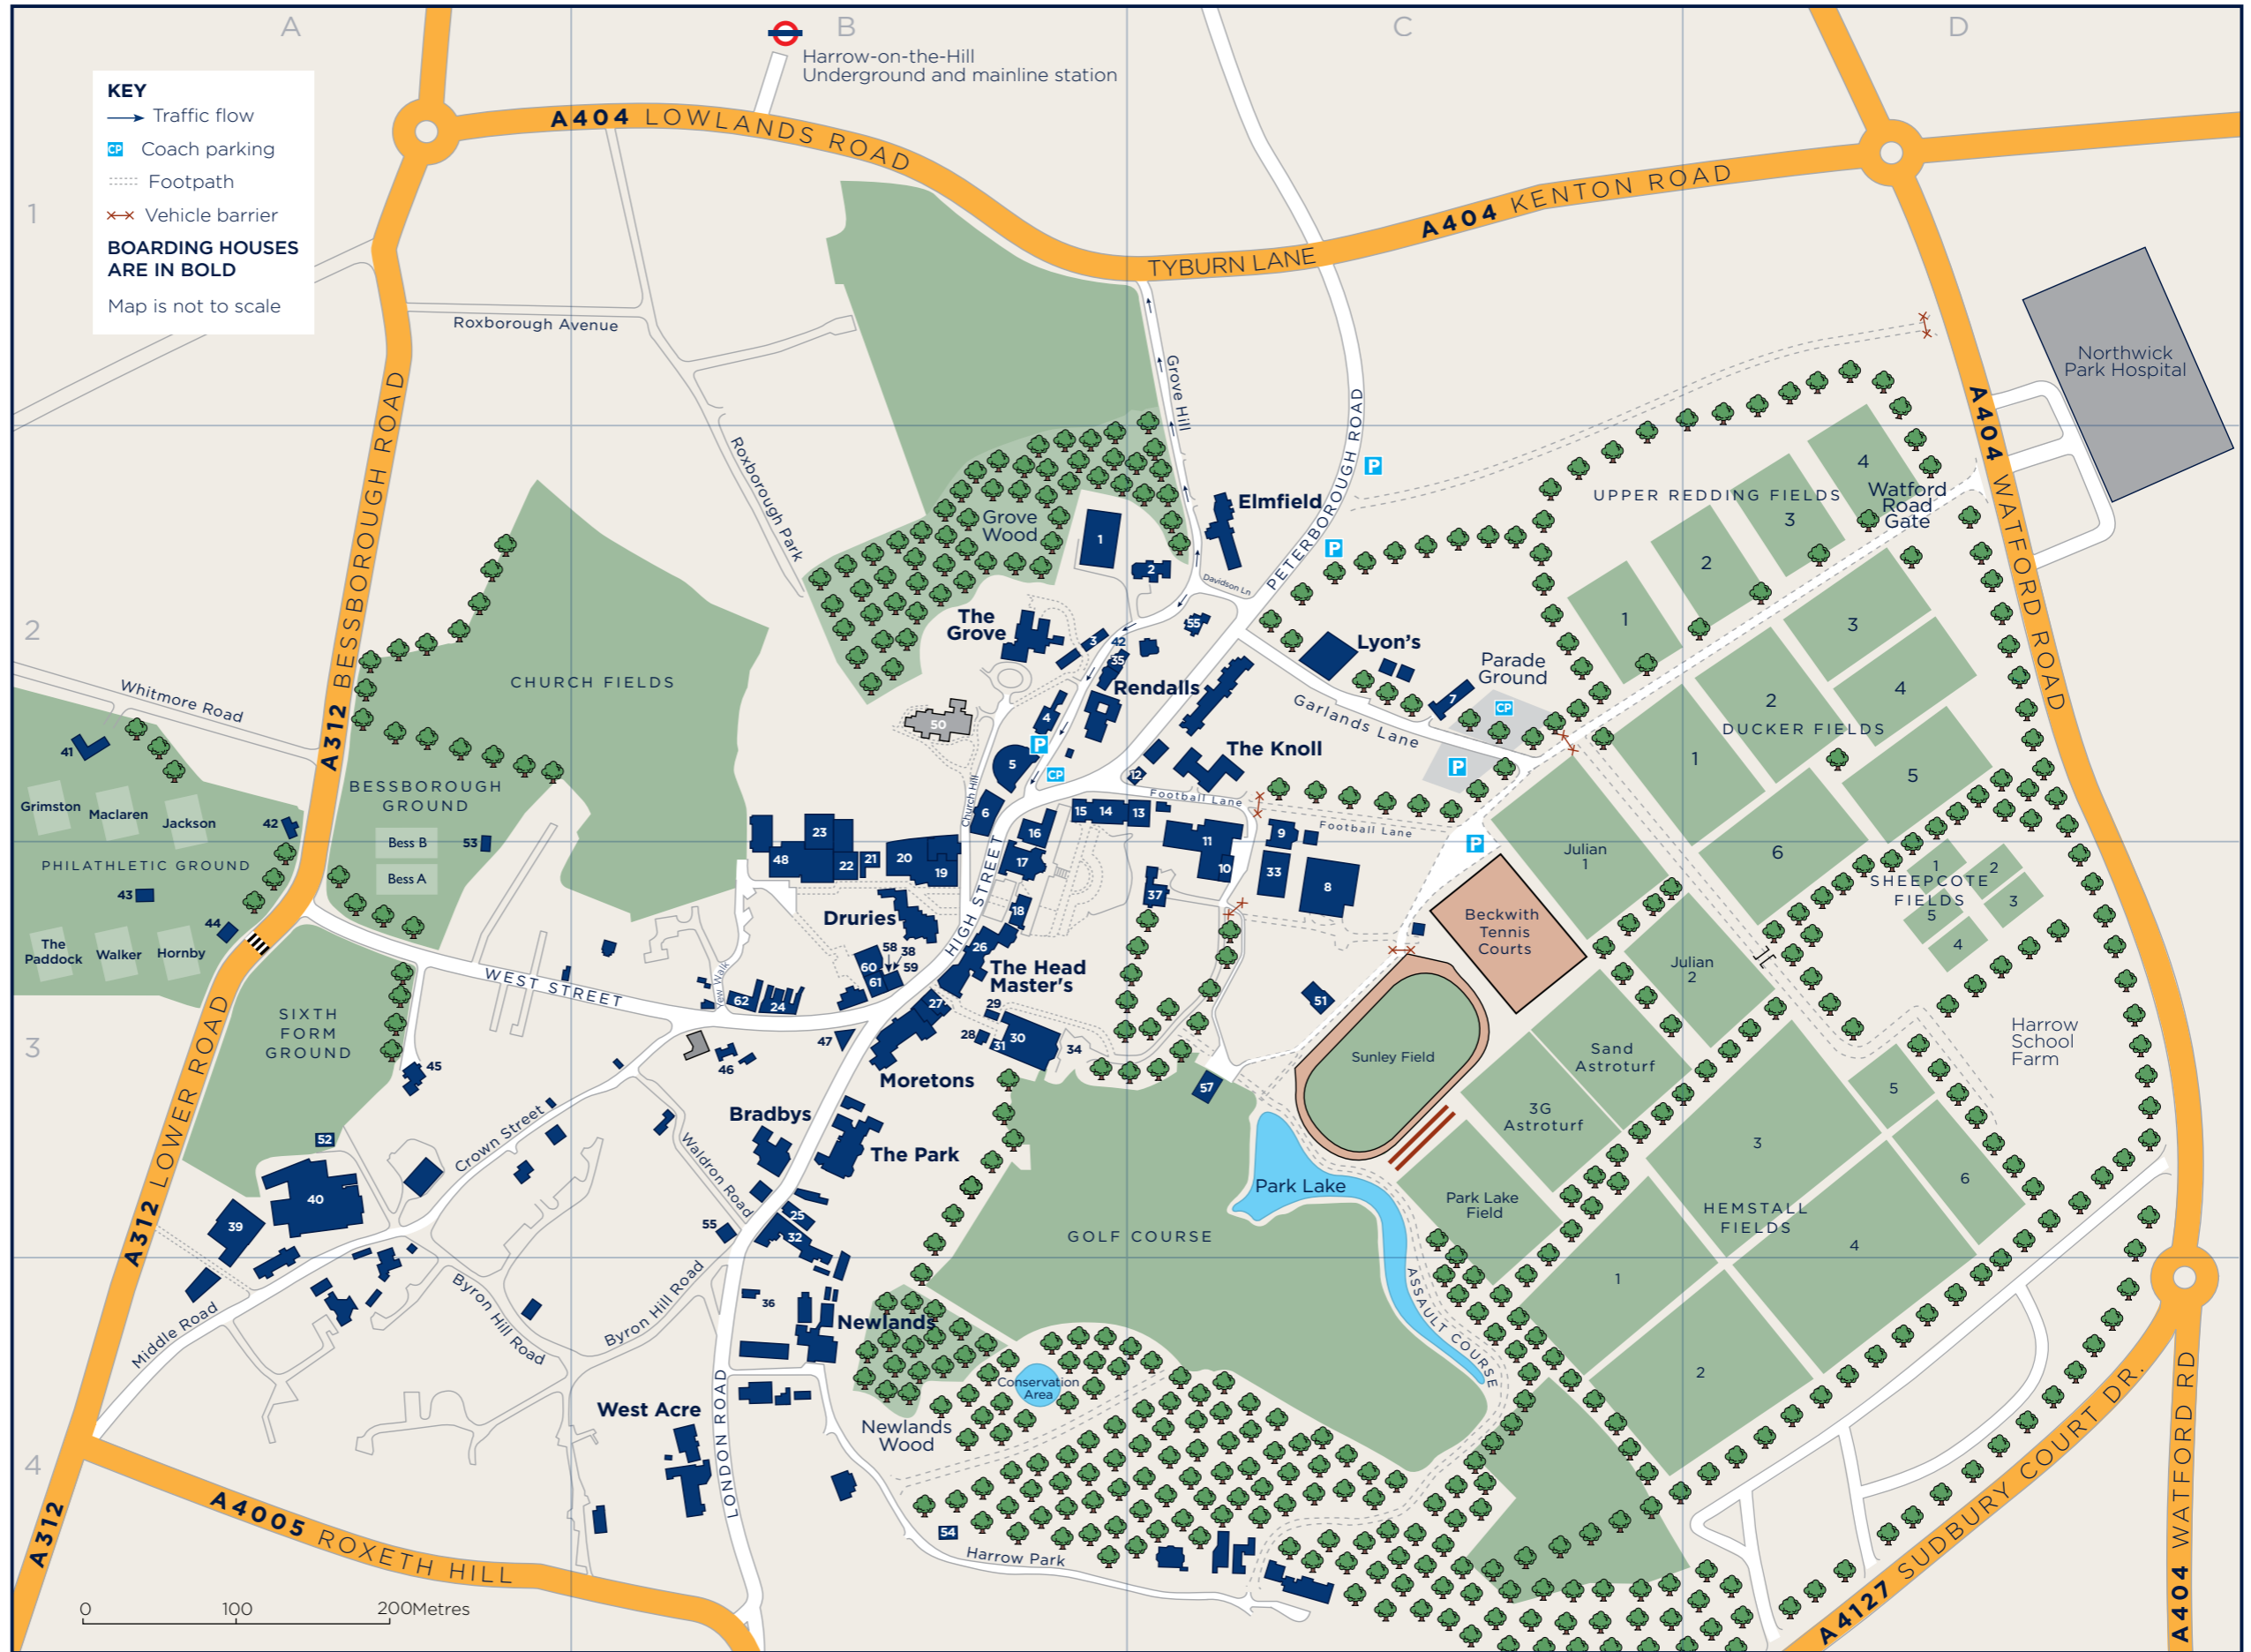

1 High Street	B3	26
Admissions (Peel House)	C3	37
Alcock Pavilion	A2	41
Archives	B3	55
Artist in Residence	B3	21
Art Schools: Leaf and Painting Studios	B2	3
Art School and Pasmore Gallery	B2	4
Bessborough Pavilion	A3	53
Billings & Edmonds	B4	36
Biology Schools	C2	13
Boyer Webb Pavilion	C3	51
Bursary	B3	27
Butler Centre	C2	13
Buxton Pavilion	A3	43
Catering Office	B3	31
Chapel	B3	17
Chemistry Schools	B2	14
Churchill Schools	B2	1
Custos	B3	20
Design & Technology	B2	1
Economics & Business Studies Schools	B2	15
Executive Meeting Room (opens April 2017)	B3	61
Director of Estates	B3	29
Fencing salle	B3	22
Field House	A3	45
Fives Courts	B2	23
Fourth Form Room	B3	19
Gayton	C2	55
Geography	B2	1
Grass nets	A3	44
Grounds Department	C3	57
Hairdresser	B3	60
Harrow Association	B3	28
Harrow Development Trust	B3	28
Harrow Rifle Corps: Armoury	C3	10
Harrow School	B3	24
Enterprises Ltd (HSEL)		
Hill Cafe	B3	59
Hill Meeting Room	B3	58
Hill Shop	B3	38
History of Art	B2	21
Hospitality Suite (Grove Hill)	B2	35
Hospitality Suite (25A West St)	B3	62
ICT	B2	1
Indoor cricket nets	A3	40
Kitchen delivery entrance	B3	34
Learning Support	B2	42
Mathematics Schools	C2	11
Medical Centre	B3	58
Modern Languages Schools	C3	33
Museum of Harrow Life	C2	12
Music Schools	C2	9
New Schools	B2	16
Old Armoury	B3	19
Old Etonian Hotel	B3	47
Old Harrovian Room	B2	6
Old Schools	B3	19
Old Speech Room Gallery	B3	19
Photography Studio	B2	3
Physics Schools	C2	11
Rackets and Squash Courts	B3	22
Reception (5 High Street)	B3	27
Richardson Pavilion	A2	42
Rifle Range	C2	7
Ryan Theatre	B3	48
Sculpture Studio	B2	1
Secretariat (Peel House)	C3	37
Shepherd Churchill Dining	B3	30
Hall & Room		
Sixth Form Pavilion	A3	52
Speech Room	B2	5
Sports Centre	C3	8
St Mary's Church	B2	50
Swimming pool	C3	8
The Castle public house	B3	46
The Copse	C2	2
The John Lyon School	A3	39
The Outfitters	B3	25
Vaughan Library	B3	18
War Memorial Building	B2	6
Works Department	B3	32
Works yard	B4	54

Reception (5 High Street)	HA1 3HP	Philathletic Ground (cricket)	HA1 4AA
Garlands Lane car park	HA1 3GF	Sixth Form Ground (cricket)	HA1 3ER
Parade Ground	HA1 3GF	Admissions (Peel House)	HA1 3EA
Soccer, rugby, tennis and athletics grounds	HA1 3GF