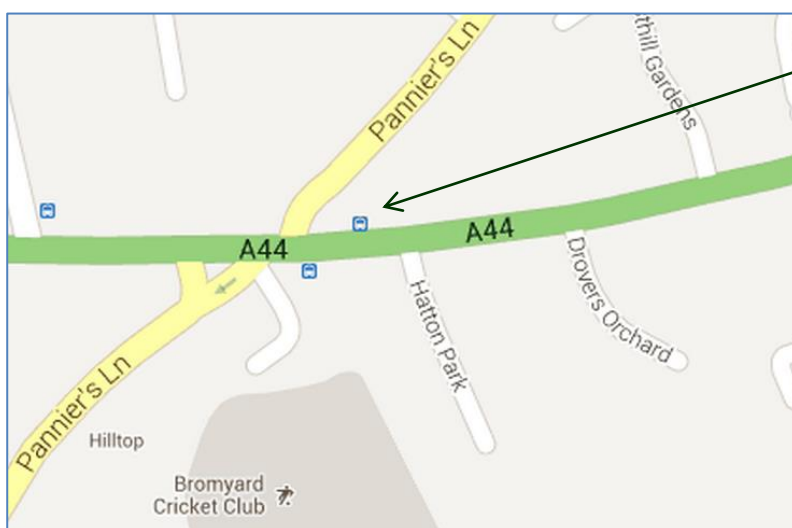

THE DOWNS

MALVERN

NEW BUS ROUTE FROM SEPTEMBER 2013 TO AND FROM BROMYARD/THE DOWNS

Morning Route

- 0732** minibus departs - Bromyard
McColls Shop (near junction of A44 and Pannier's Lane)
- 0817** minibus arrives - The Downs

Evening Route

- 1700** minibus departs - The Downs
- 1745** arrive Bromyard
McColls Shop (near junction of A44 and Pannier's Lane)

Rates for the Bromyard Route

- £48/term 1 trip per week (am or pm)
£135/term 3 trips per week (am or pm)
£213/term 5 trip per week (am or pm)