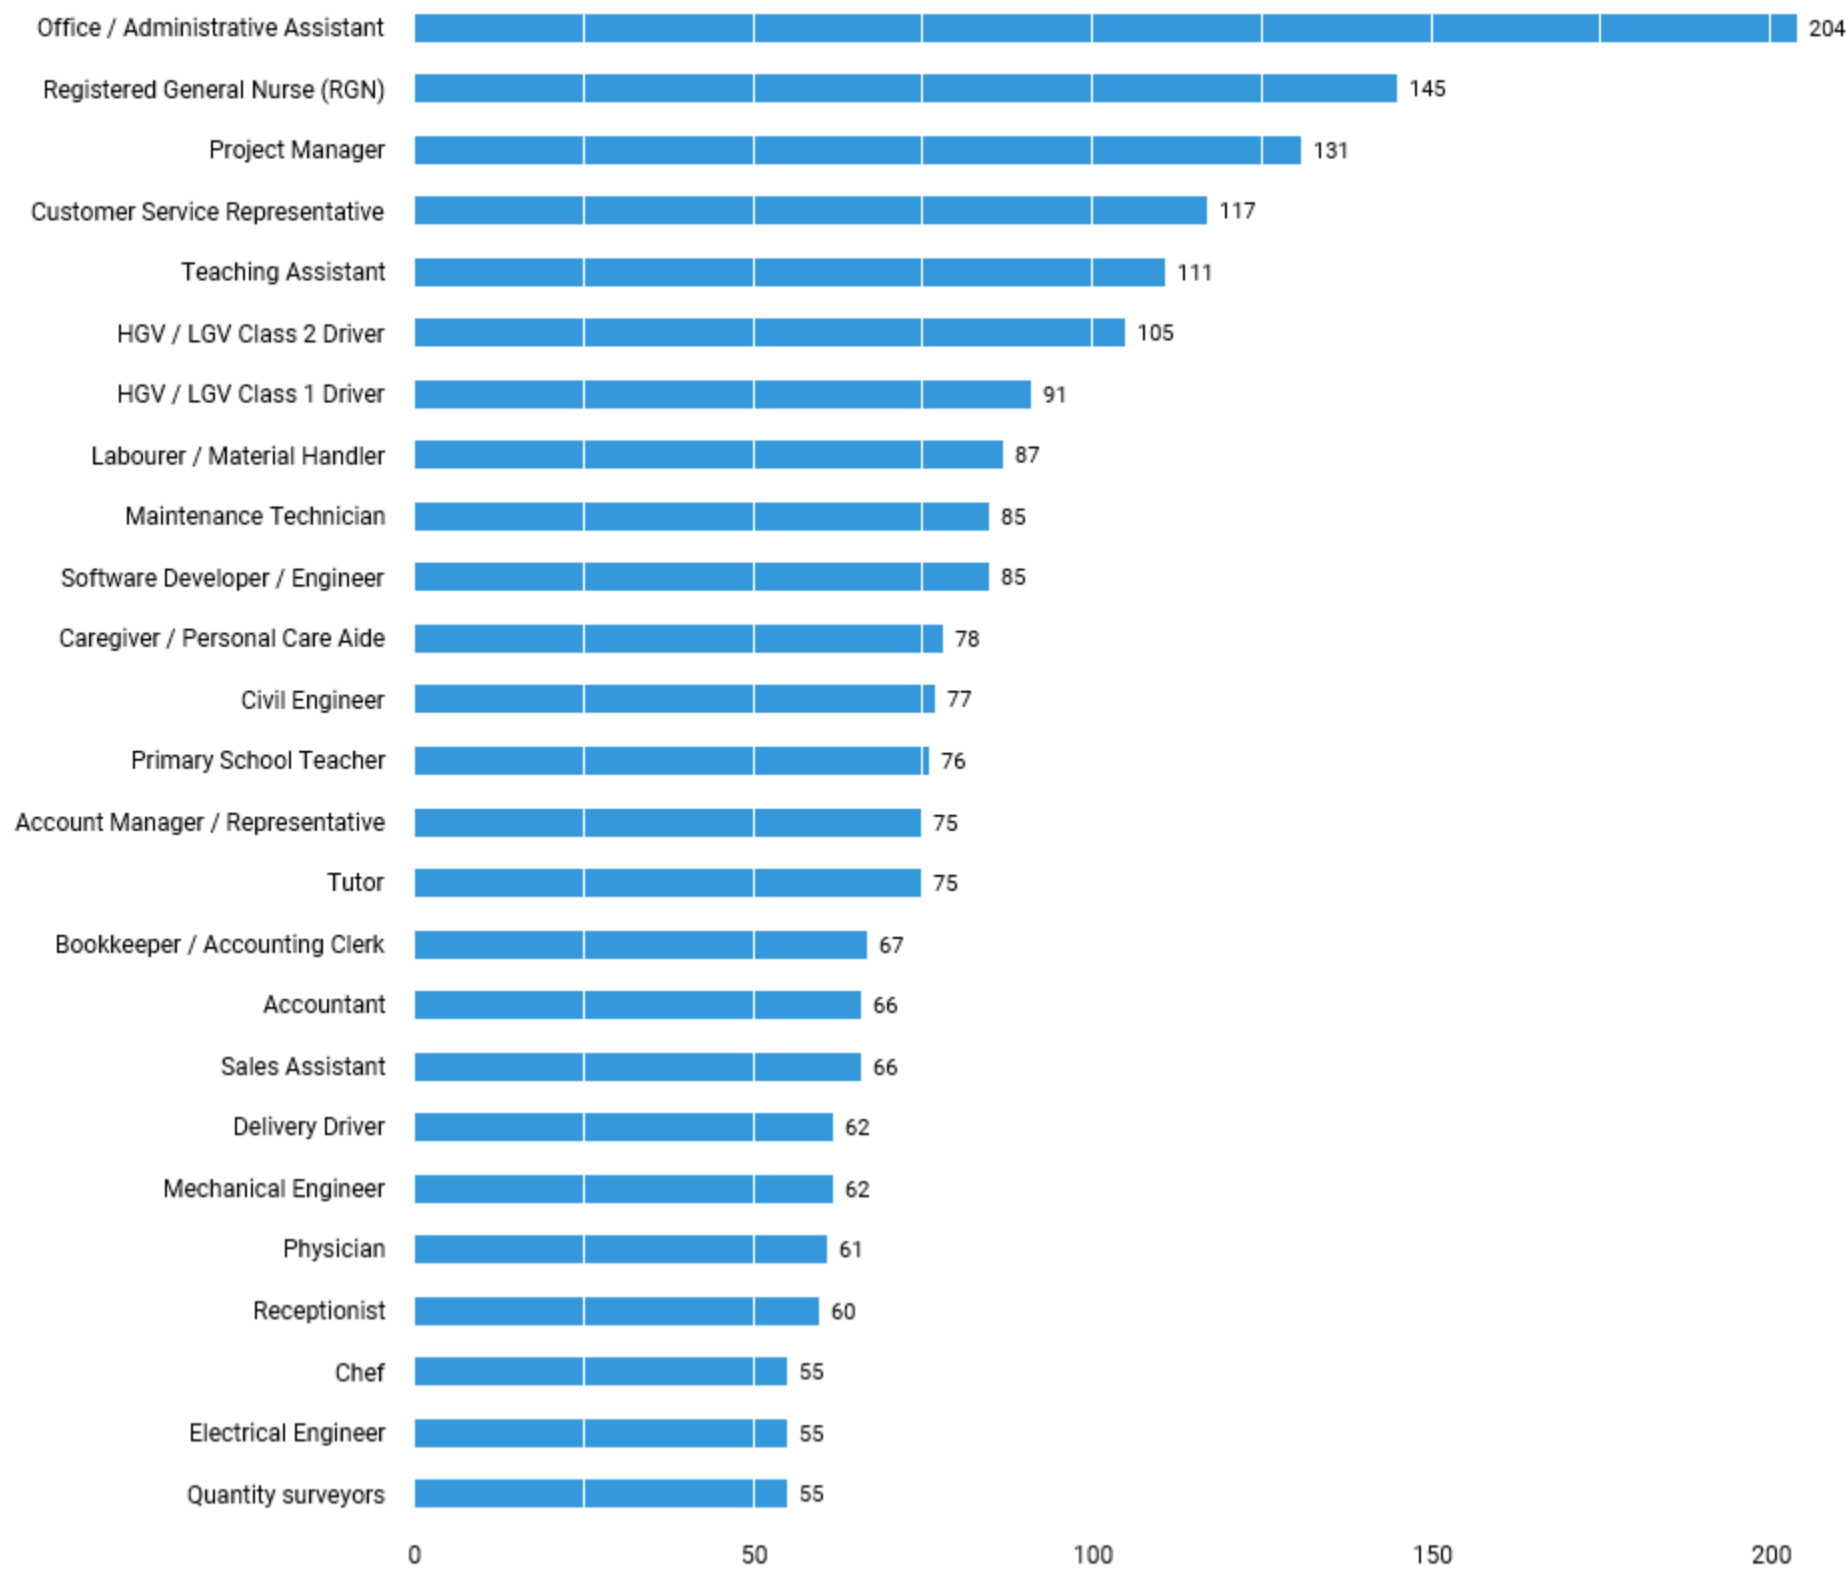

Regional Scan

There are (5,568 job postings) between (Feb. 01, 2019 - Feb. 28, 2019) in your area for the selected criteria.

Active Selections

Feb. 1, 2019 - Feb. 28, 2019 AND (County/UA : Derby, ENG OR County/UA : Derbyshire, ENG)

What is the demand in this location?

The jobs are in the following locations

Unclassified postings: 1,634

Regional Scan

There are (5,568 job postings) between (Feb. 01, 2019 - Feb. 28, 2019) in your area for the selected criteria.

Unclassified postings: 326

Regional Scan

There are (5,568 job postings) between (Feb. 01, 2019 - Feb. 28, 2019) in your area for the selected criteria.

Active Selections

Feb. 1, 2019 - Feb. 28, 2019 AND (County/UA : Derby, ENG OR County/UA : Derbyshire, ENG)