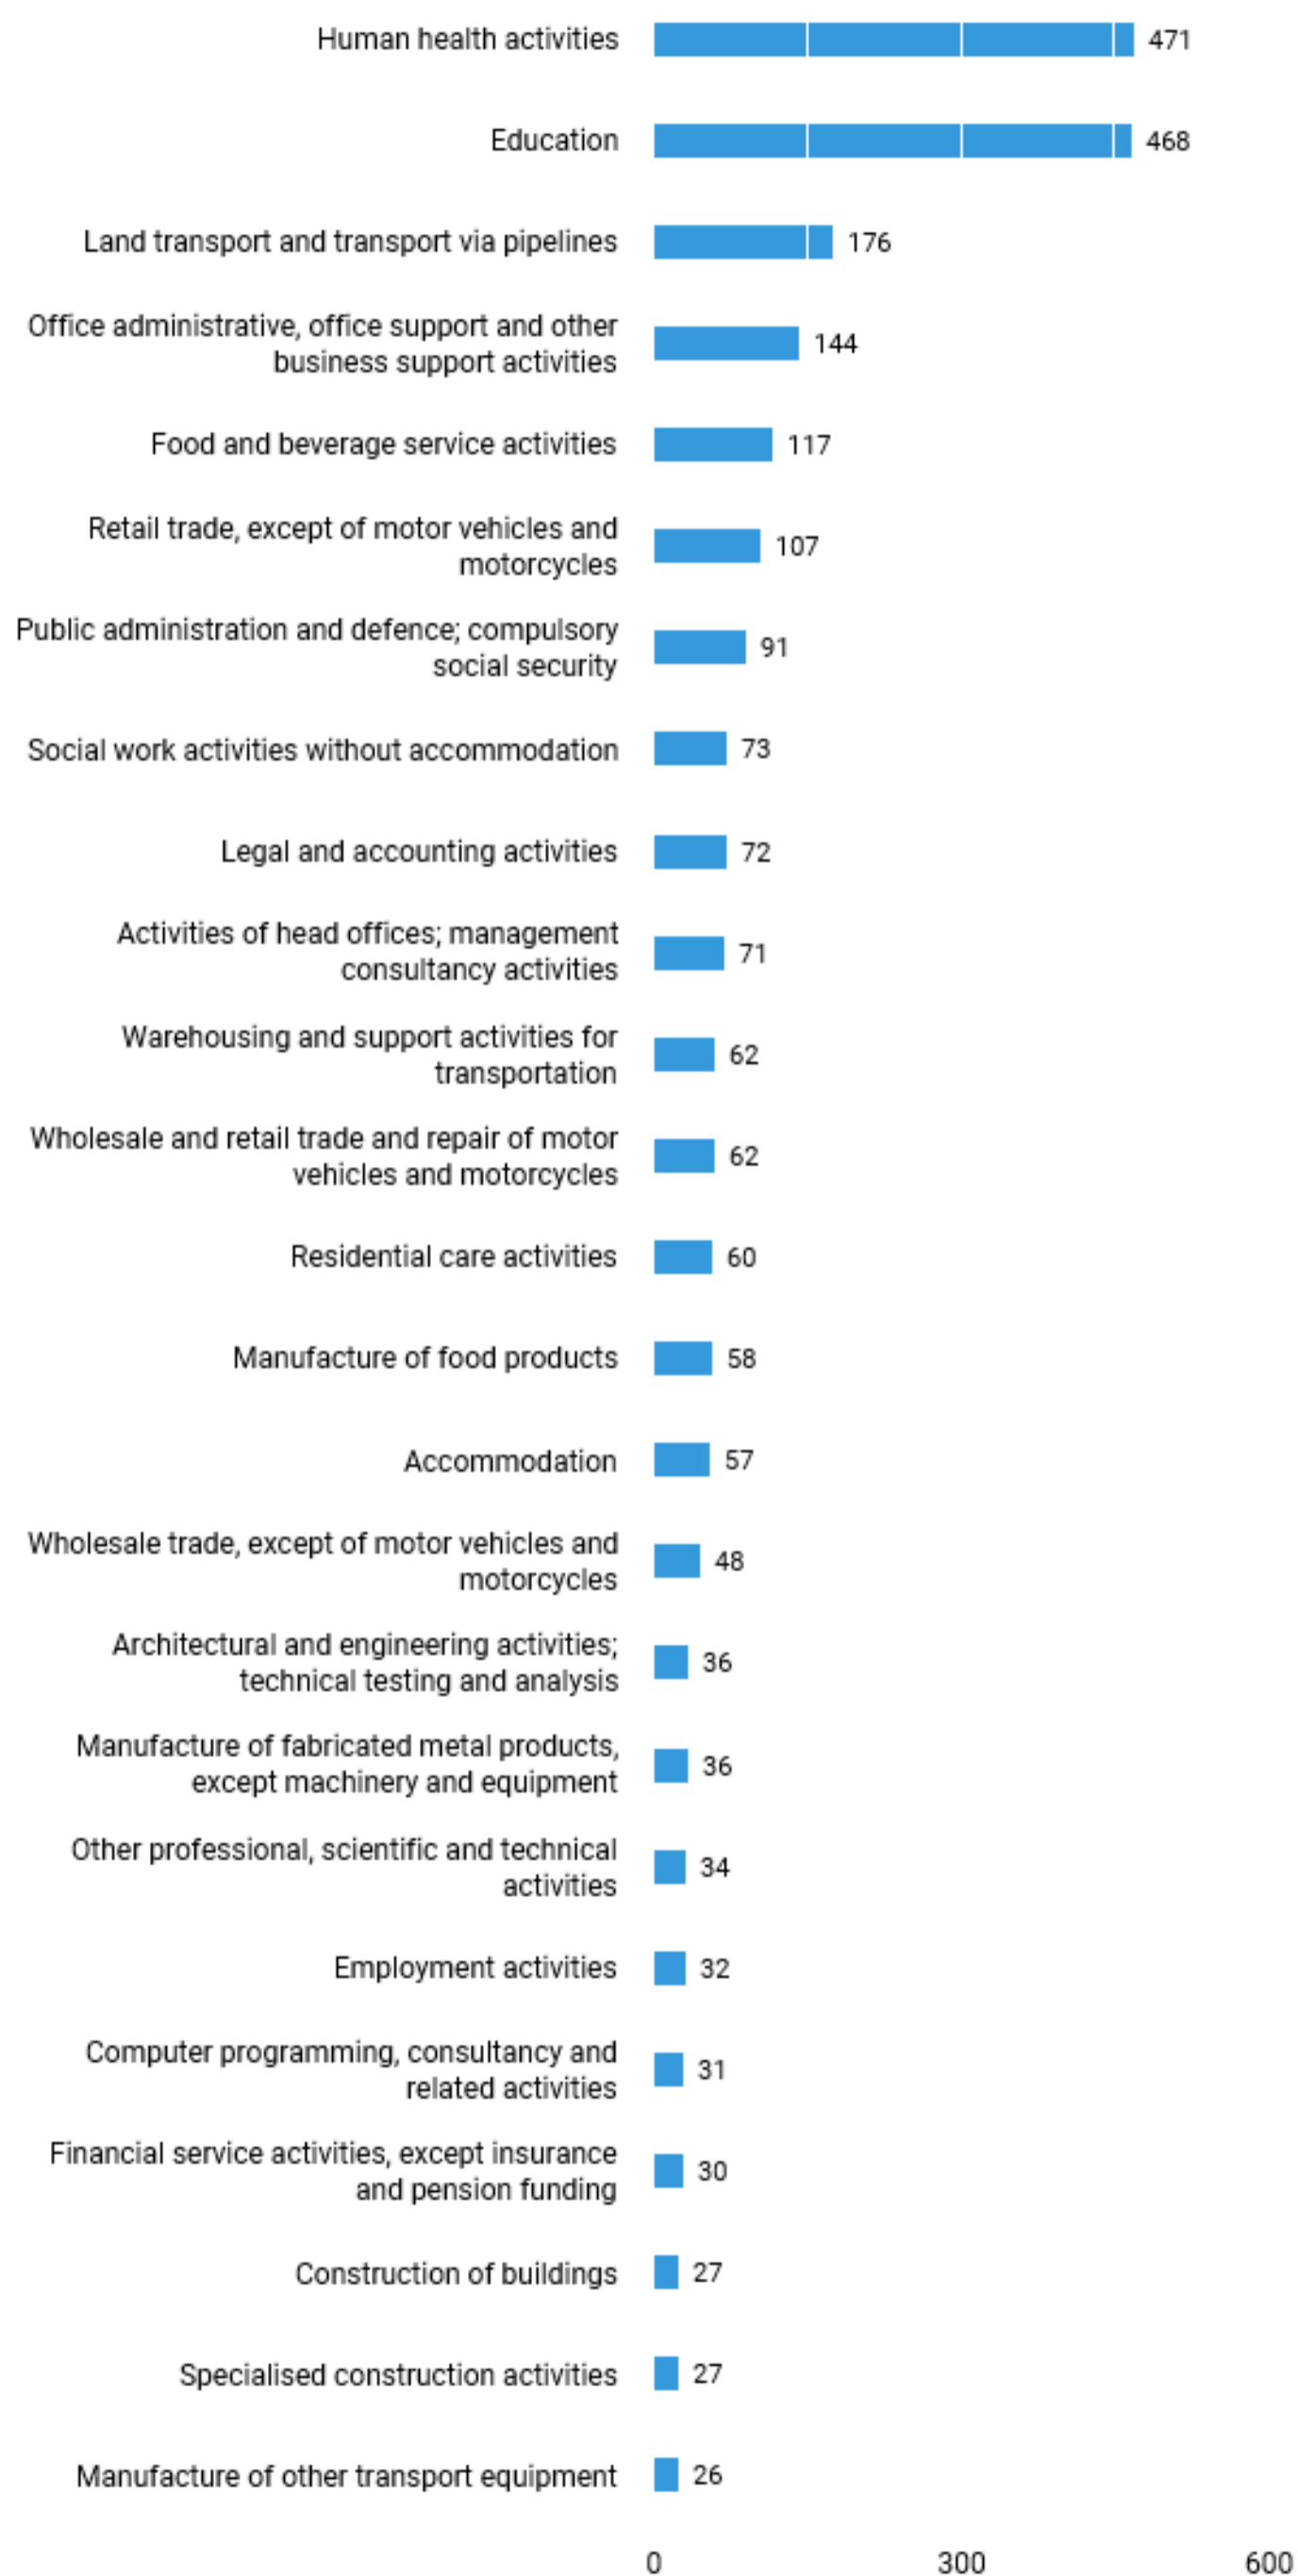

Unclassified postings: 326

Regional Scan

There are (5,568 job postings) between (Feb. 01, 2019 - Feb. 28, 2019) in your area for the selected criteria.

Active Selections

Feb. 1, 2019 - Feb. 28, 2019 AND (County/UA : Derby, ENG OR County/UA : Derbyshire, ENG)

Unclassified postings: 8

Regional Scan

There are (5,568 job postings) between (Feb. 01, 2019 - Feb. 28, 2019) in your area for the selected criteria.

Active Selections

Feb. 1, 2019 - Feb. 28, 2019 AND (County/UA : Derby, ENG OR County/UA : Derbyshire, ENG)

Who is hiring and in what industries?

The jobs are categorised into the following industries

Feb. 01, 2019 - Feb. 28, 2019

There are 5,568 postings available with the current filters applied.

There are 2,808 unspecified or unclassified postings.

Unclassified postings: 3,517

Regional Scan

There are (5,568 job postings) between (Feb. 01, 2019 - Feb. 28, 2019) in your area for the selected criteria.

Active Selections

Feb. 1, 2019 - Feb. 28, 2019 AND (County/UA : Derby, ENG OR County/UA : Derbyshire, ENG)