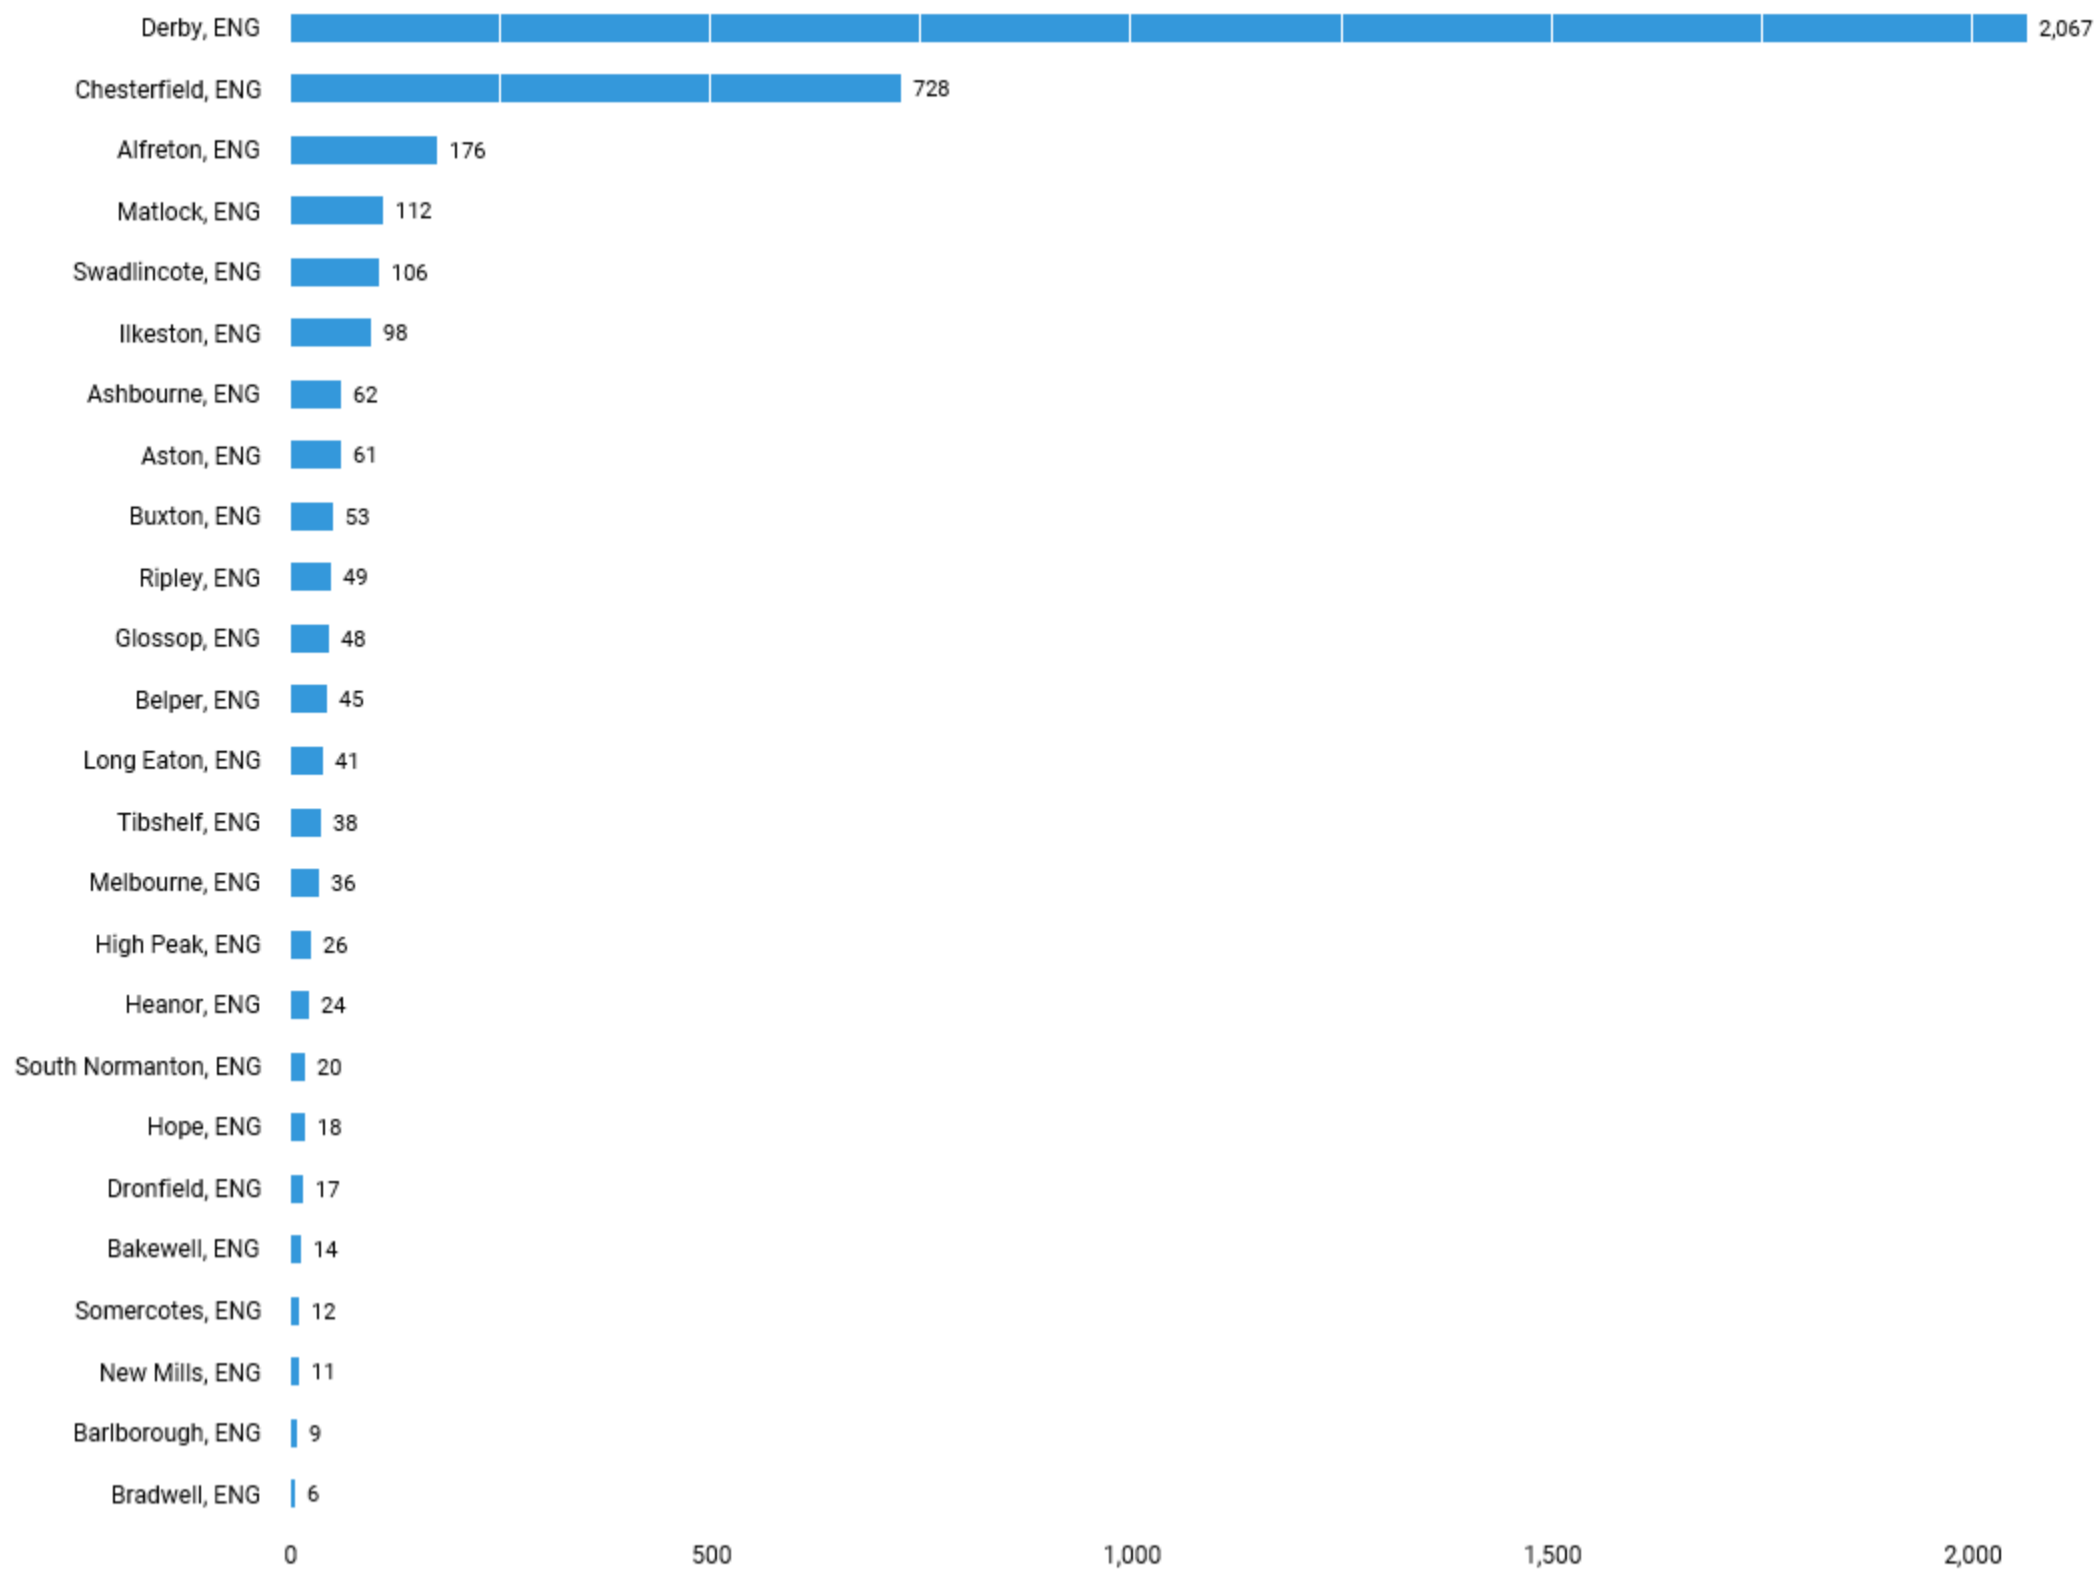

Regional Scan

There are (5,568 job postings) between (Feb. 01, 2019 - Feb. 28, 2019) in your area for the selected criteria.

Active Selections

Feb. 1, 2019 - Feb. 28, 2019 AND (County/UA : Derby, ENG OR County/UA : Derbyshire, ENG)

What is the demand in this location?

The jobs are in the following locations

Unclassified postings: 1,634

Regional Scan

There are (5,568 job postings) between (Feb. 01, 2019 - Feb. 28, 2019) in your area for the selected criteria.

Unclassified postings: 326

Regional Scan

There are (5,568 job postings) between (Feb. 01, 2019 - Feb. 28, 2019) in your area for the selected criteria.

Active Selections

Feb. 1, 2019 - Feb. 28, 2019 AND (County/UA : Derby, ENG OR County/UA : Derbyshire, ENG)