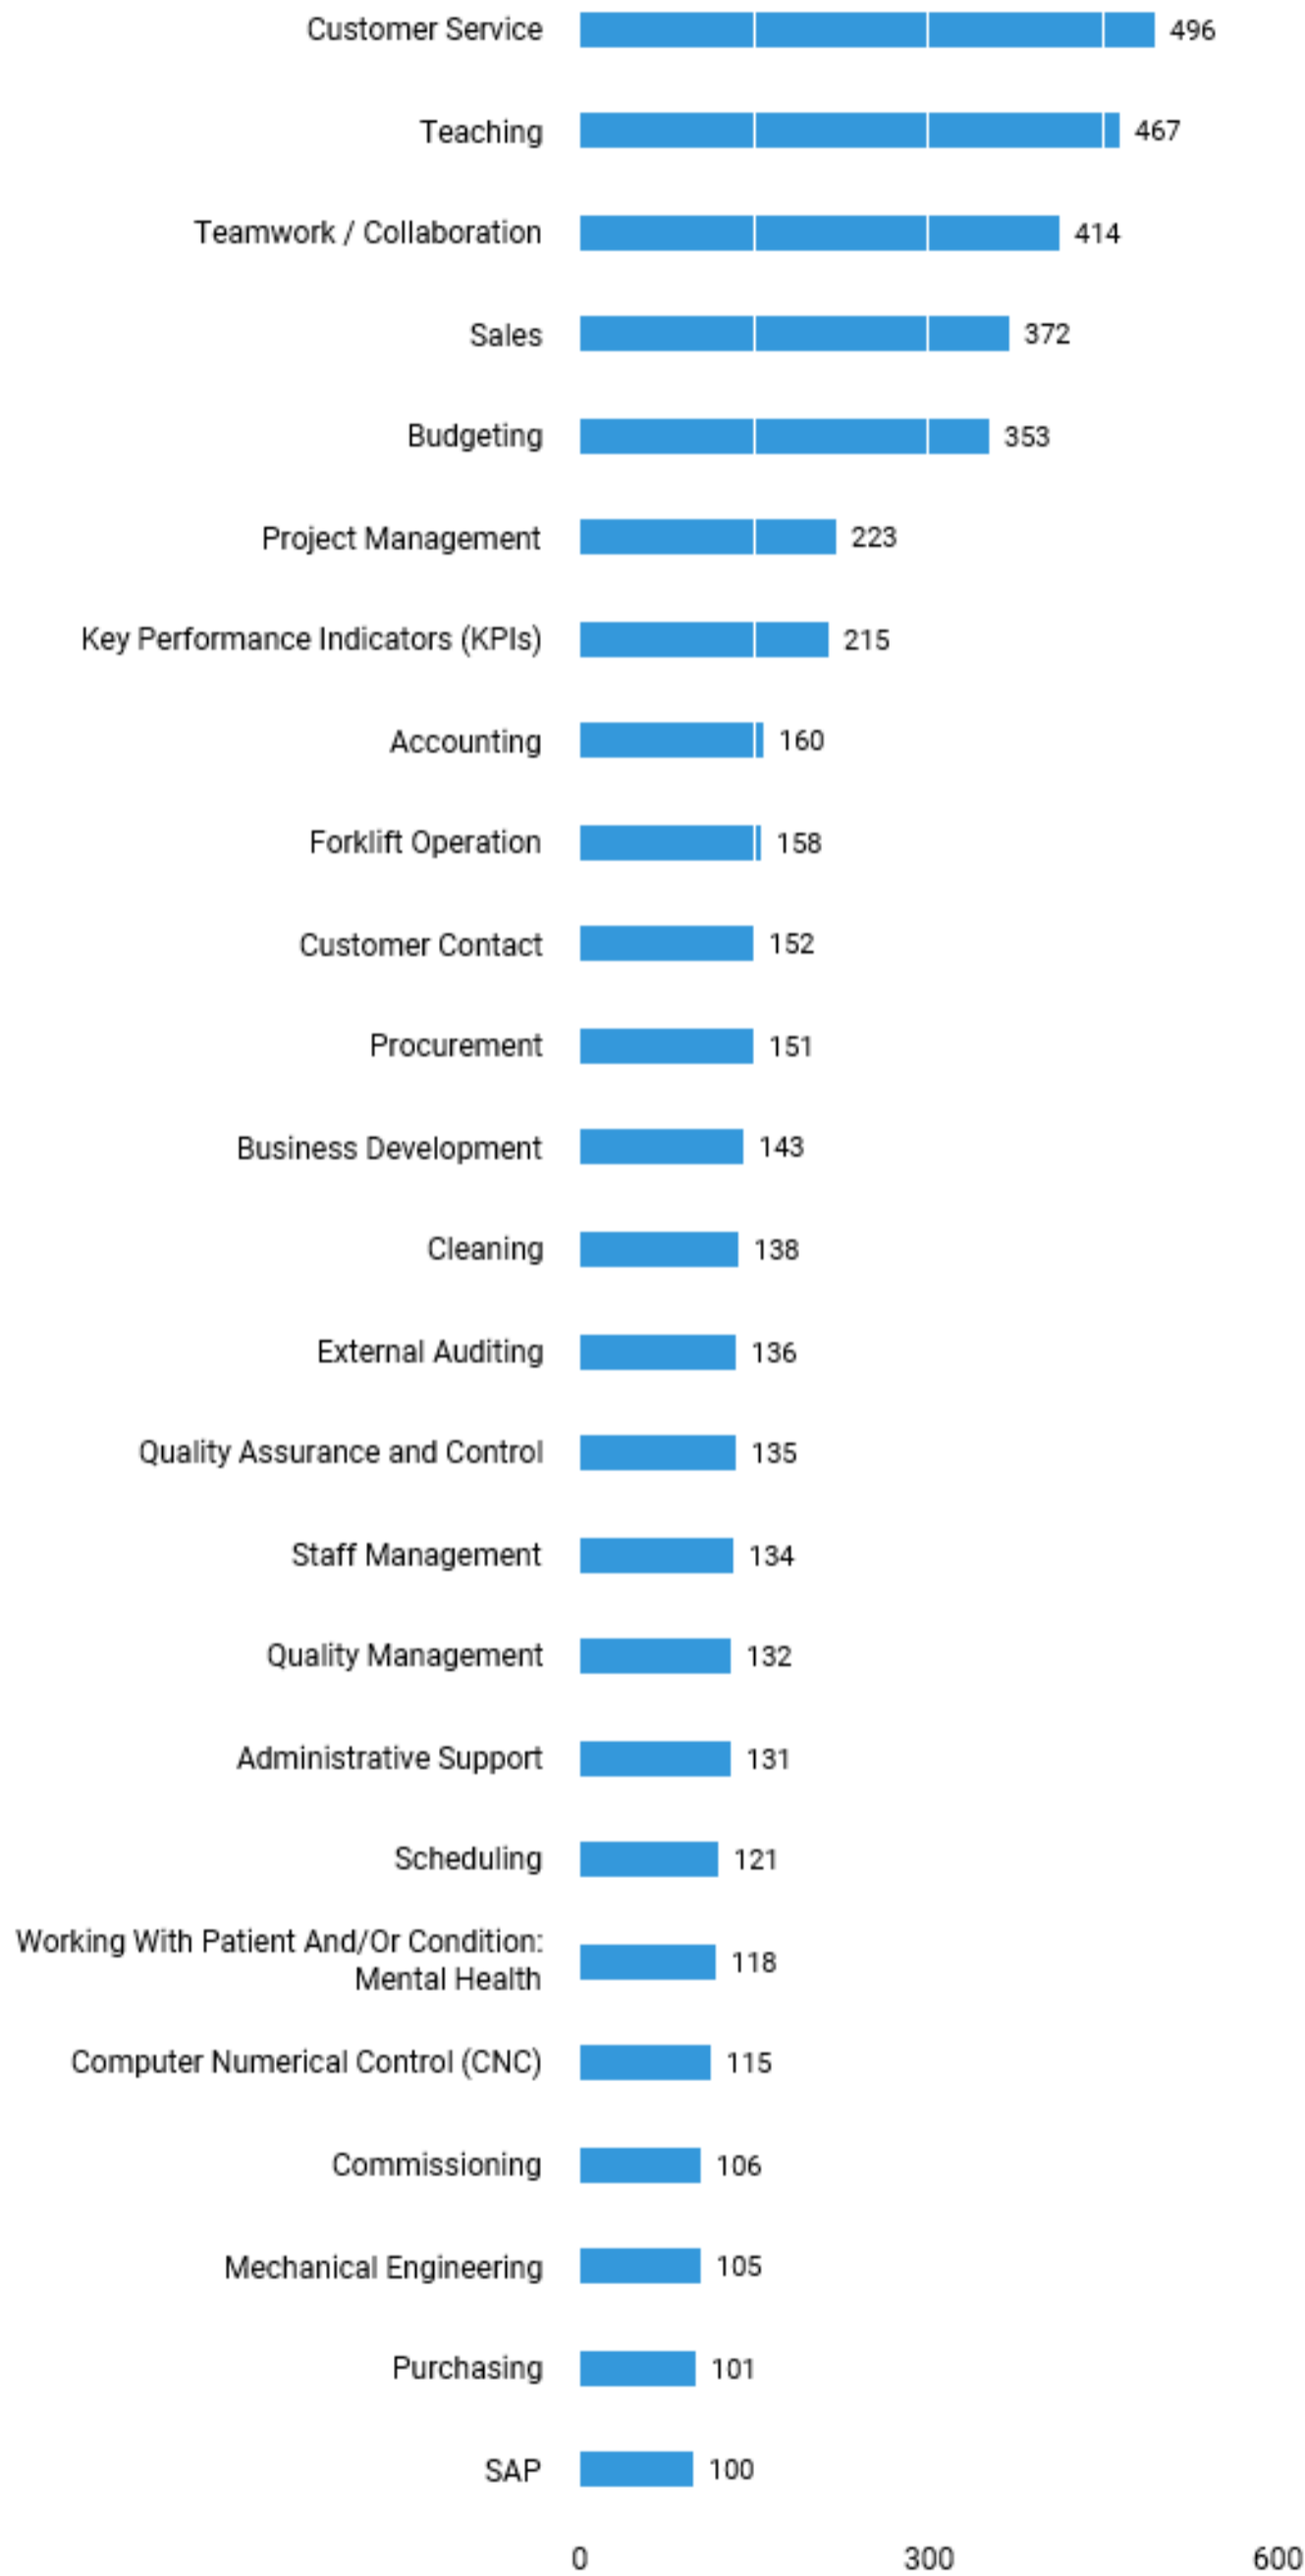

Regional Scan

There are (5,568 job postings) between (Feb. 01, 2019 - Feb. 28, 2019) in your area for the selected criteria.

Active Selections

Feb. 1, 2019 - Feb. 28, 2019 AND (County/UA : Derby, ENG OR County/UA : Derbyshire, ENG)

What are the most common qualifications for these jobs?

The following skills are most requested (Specialised Skills)

Feb. 01, 2019 - Feb. 28, 2019

There are 5,568 postings available with the current filters applied.

There are 2,196 unspecified or unclassified postings.

Unclassified postings: 2,196

The following skill clusters are most requested

Feb. 01, 2019 - Feb. 28, 2019

There are 5,568 postings available with the current filters applied.

There are 3,342 unspecified or unclassified postings.