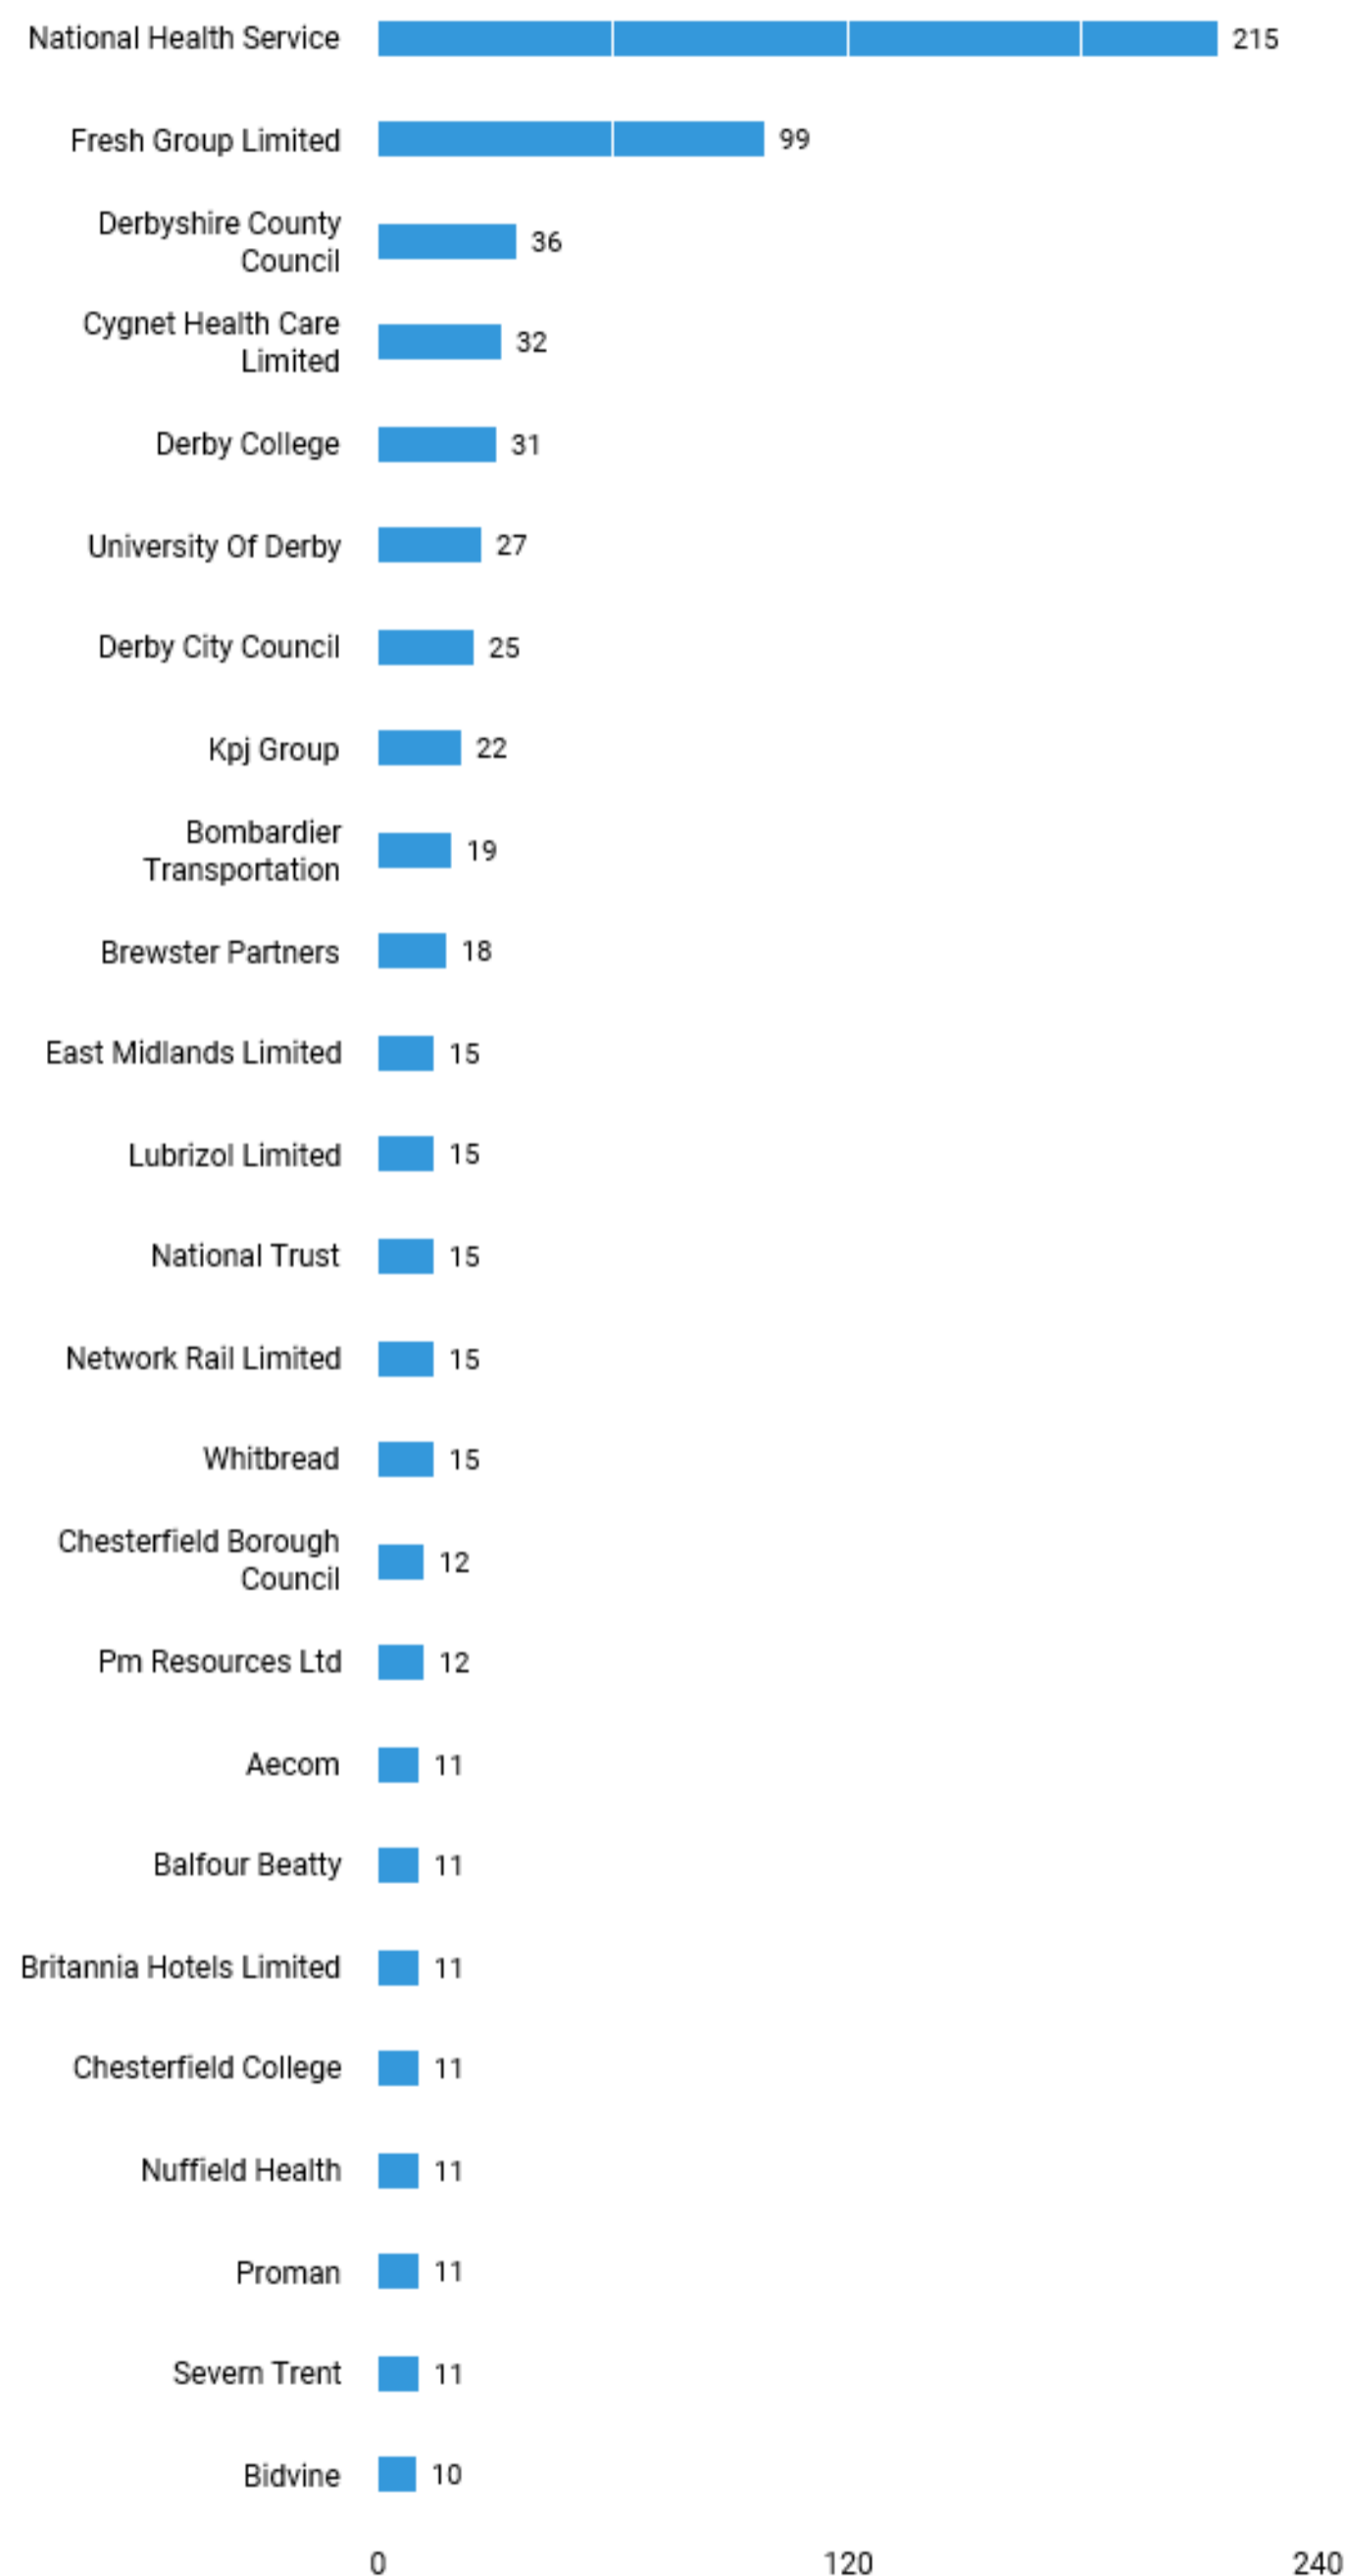

Unclassified postings: 326

Regional Scan

There are (5,568 job postings) between (Feb. 01, 2019 - Feb. 28, 2019) in your area for the selected criteria.

Active Selections

Feb. 1, 2019 - Feb. 28, 2019 AND (County/UA : Derby, ENG OR County/UA : Derbyshire, ENG)

Unclassified postings: 8

Regional Scan

There are (5,568 job postings) between (Feb. 01, 2019 - Feb. 28, 2019) in your area for the selected criteria.

Active Selections

Feb. 1, 2019 - Feb. 28, 2019 AND (County/UA : Derby, ENG OR County/UA : Derbyshire, ENG)

Who is hiring and in what industries?

The jobs are categorised into the following industries

Feb. 01, 2019 - Feb. 28, 2019

There are 5,568 postings available with the current filters applied.

There are 2,808 unspecified or unclassified postings.

Unclassified postings: 3,517

Regional Scan

There are (5,568 job postings) between (Feb. 01, 2019 - Feb. 28, 2019) in your area for the selected criteria.

Active Selections

Feb. 1, 2019 - Feb. 28, 2019 AND (County/UA : Derby, ENG OR County/UA : Derbyshire, ENG)