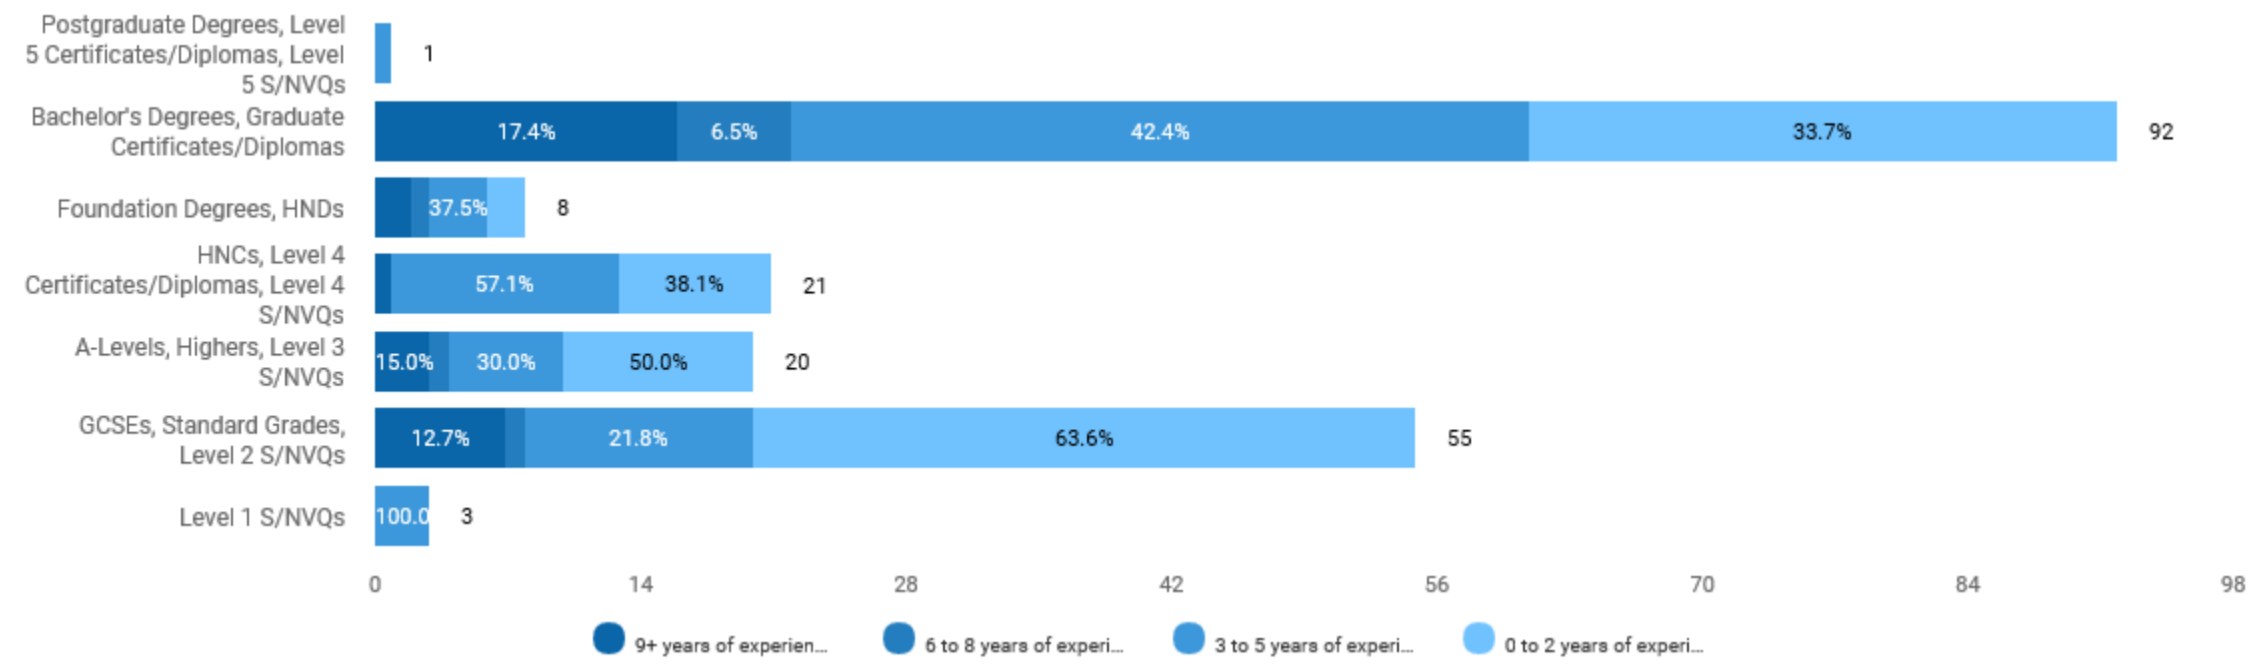

Regional Scan

There are (5,568 job postings) between (Feb. 01, 2019 - Feb. 28, 2019) in your area for the selected criteria.

Active Selections

Feb. 1, 2019 - Feb. 28, 2019 AND (County/UA : Derby, ENG OR County/UA : Derbyshire, ENG)

The following levels of education and levels of experience are requested

Unclassified postings: 5,368