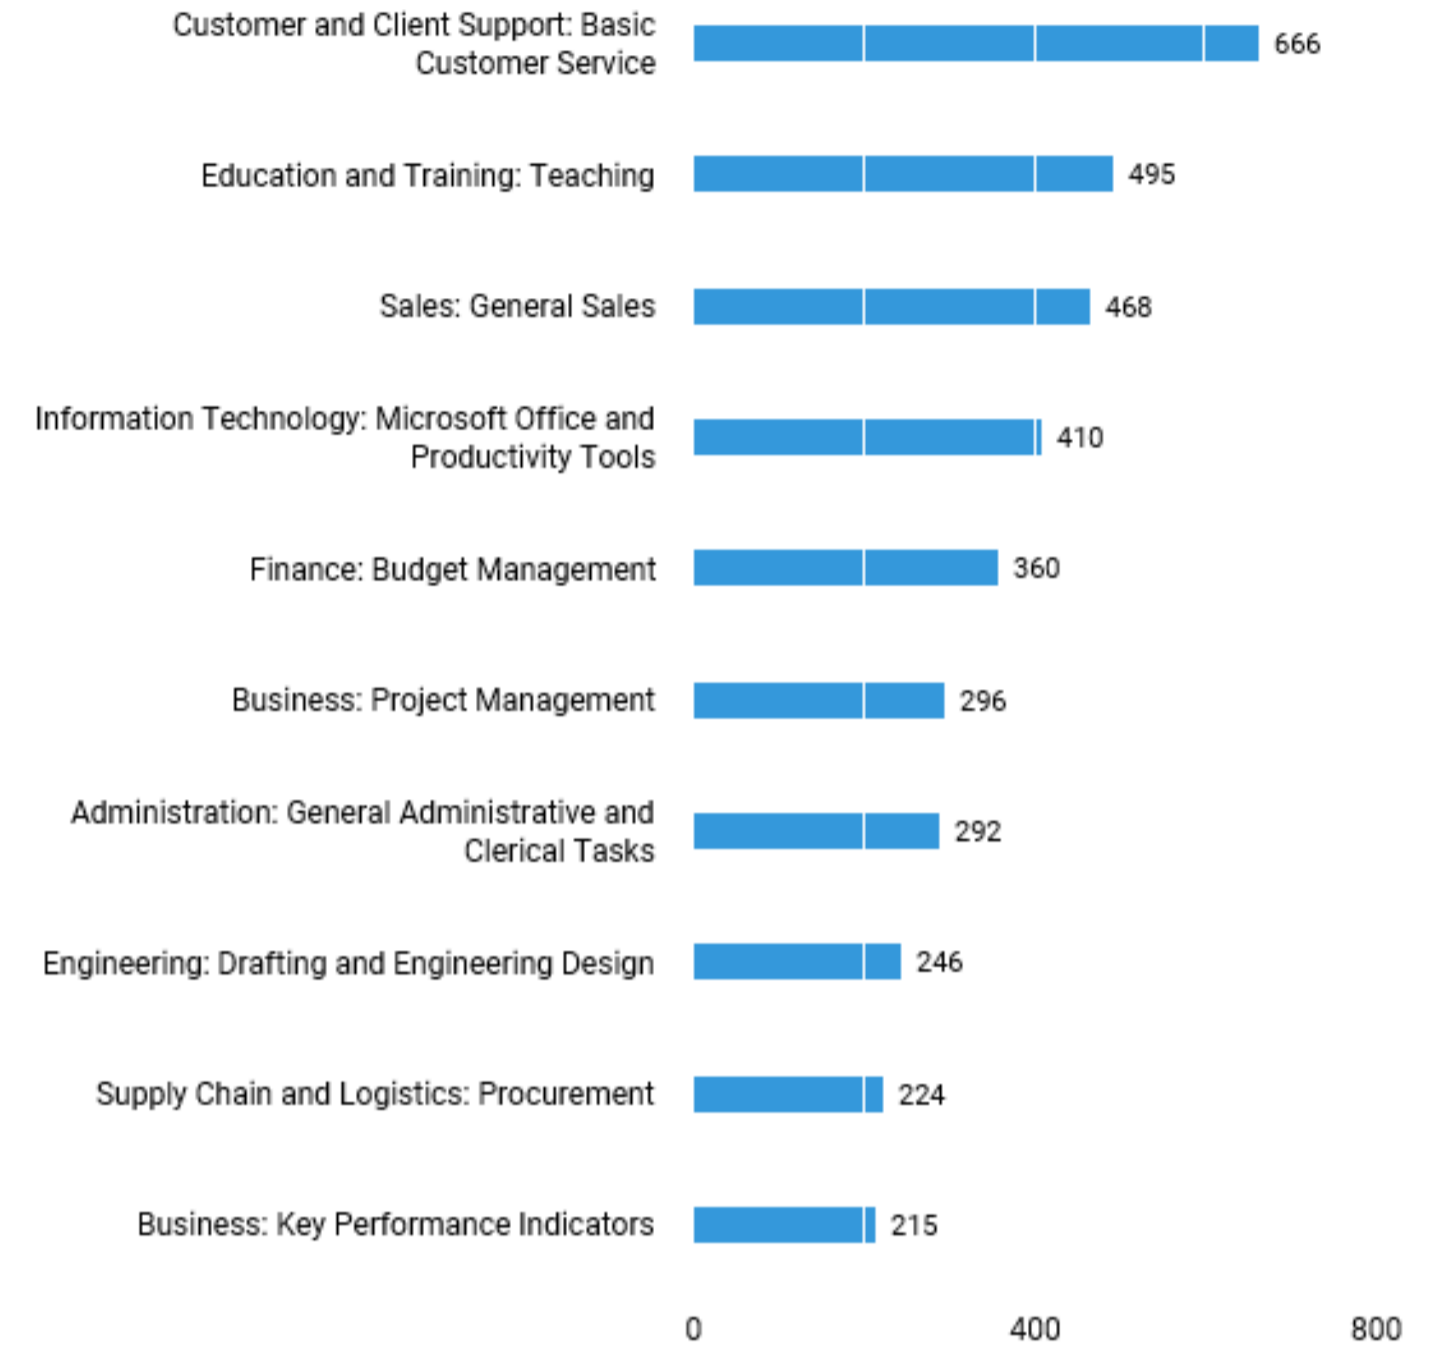

Unclassified postings: 3,342