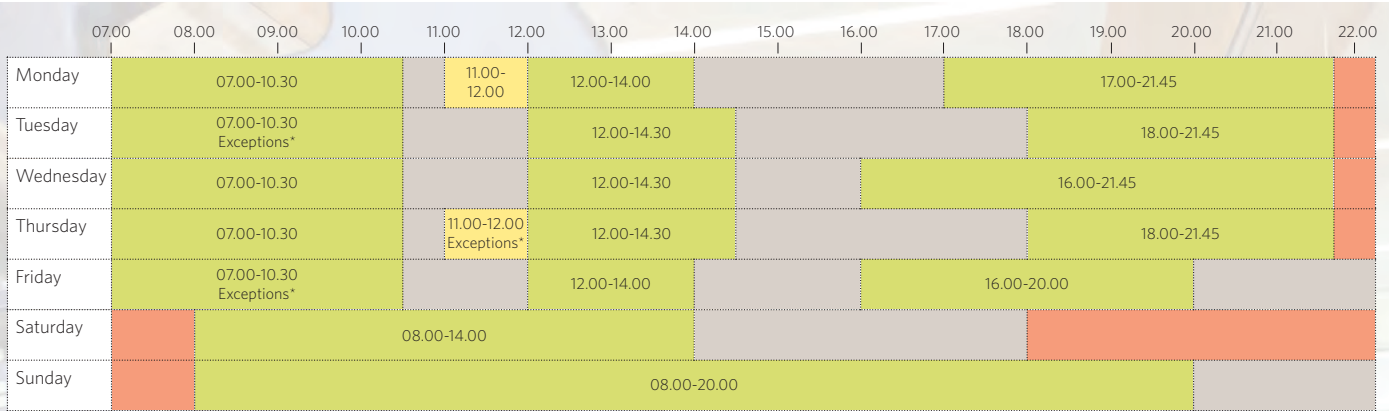

Fitness Studio Timetable (Term Time)