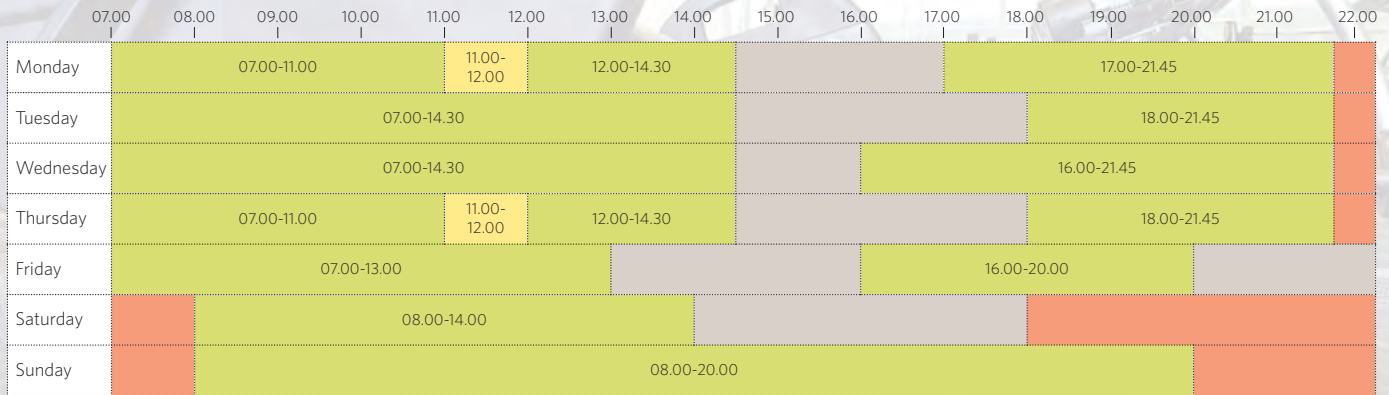

Fitness Studio Timetable (Holiday Time)

■ Members
■ School Activities/External Hire
■ Health & Wellbeing
■ Closed

See the back page for: • Term Time and Holiday Time dates • *Exceptions