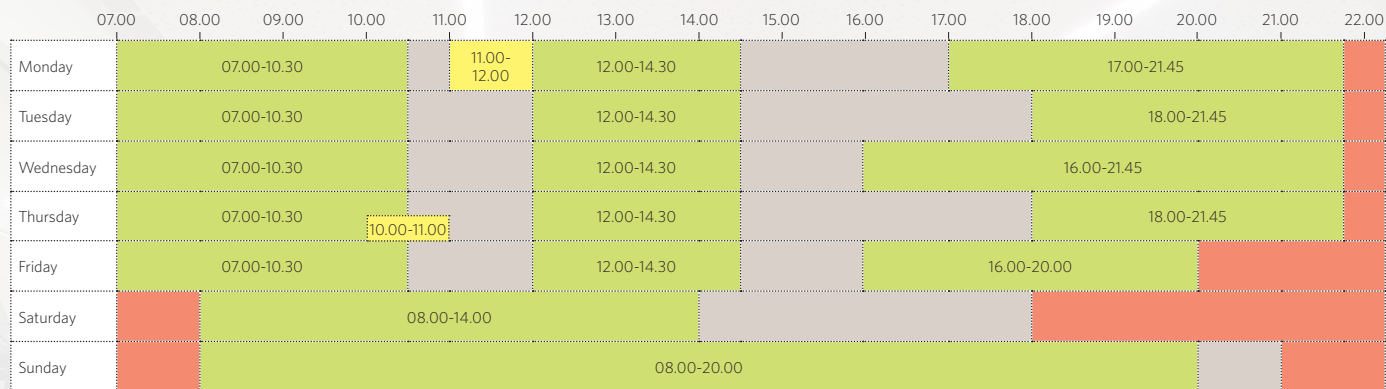

Fitness Studio Timetable (Term Time)