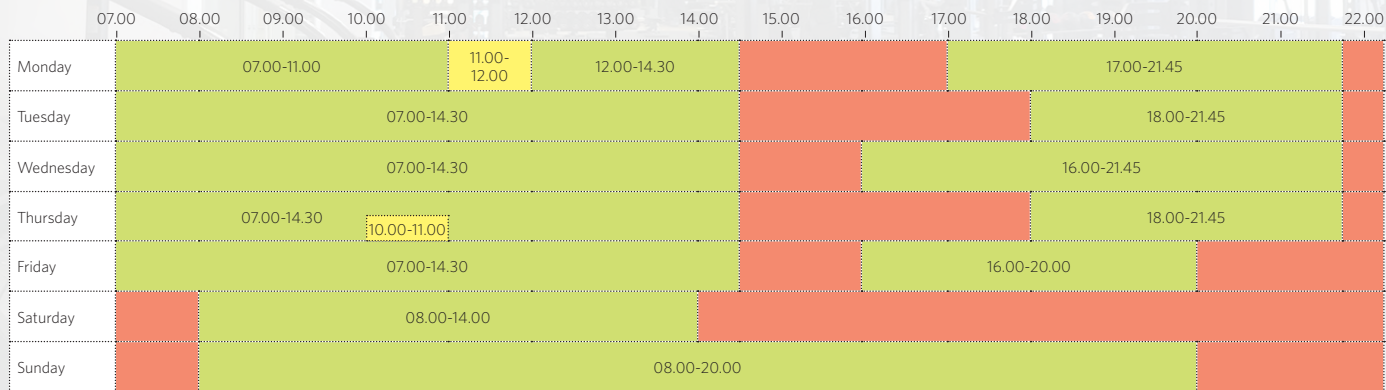

FACILITY TIMETABLE FROM APRIL 2019

Swimming Pool Timetable (Term Time)

	07.00	08.00	09.00	10.00	11.00	12.00	13.00	14.00	15.00	16.00	17.00	18.00	19.00	20.00	21.00	22.00
Monday		07.00-09.45			Aqua		12.00-13.00	13.00-14.00						Aqua Deep 19.30-21.00		21.00-22.00
Tuesday		07.00-09.45					12.00-13.30	13.30-14.30						Swim Fit 19.00-21.00		21.00-22.00
Wednesday		07.00-09.45					12.00-13.30							19.00-21.00		21.00-22.00
Thursday		07.00-09.45			Aqua		12.00-13.30	13.30-14.30						19.00-21.00		21.00-22.00
Friday		07.00-09.45					12.00-13.00						17.45-20.00			
Saturday			08.00-10.30	Swim Fit			12.30-13.15	13.15-14.00								
Sunday		08.00-09.00								14.30-15.30	15.30-17.00 F/S		18.00-18.45	18.45-19.30		

Swimming Pool Timetable (Holiday Time)

	07.00	08.00	09.00	10.00	11.00	12.00	13.00	14.00	15.00	16.00	17.00	18.00	19.00	20.00	21.00	22.00
Monday		07.00-09.45			Aqua		12.00-13.30	13.30-14.30	14.30-15.30 F/S	Inflatable 15.45-16.45				Aqua Deep 18.00-21.00		21.00-22.00
Tuesday		07.00-09.45					12.00-13.30	13.30-14.30	14.30-15.30 F/S					Swim Fit** 19.00-21.00		21.00-22.00
Wednesday		07.00-09.45					12.00-13.30	13.30-14.30	14.30-15.30 F/S	Inflatable 15.45-16.45			18.00-21.00		21.00-22.00	
Thursday		07.00-09.45			Aqua		12.00-13.30	13.30-14.30	14.30-15.30 F/S	Inflatable 15.45-16.45				20.00-21.00		21.00-22.00
Friday		07.00-09.45					12.00-13.30	13.30-14.30	14.30-15.30 F/S				17.45-20.00			
Saturday			08.00-10.30	Swim Fit			12.00-13.00	13.00-14.00								
Sunday		08.00-09.30	09.30-10.30				12.00-13.00			14.30-15.30	15.30-17.00 F/S		18.00-18.45	18.45-19.30		

■ Members ■ Public (members access included) ■ Swim School ■ Aqua ■ Classes ■ School Activities/External Hire ■ Parties ■ Closed
 See back page for • Term Time and Holiday Time dates • **Swim Fit

F/S Fun Splash Session

Fitness Studio Timetable (Term Time)

Fitness Studio Timetable (Holiday Time)

■ Members
 ■ School Activities/External Hire
 ■ Health & Wellbeing
 ■ Closed

See back page for • Term Time and Holiday Time dates