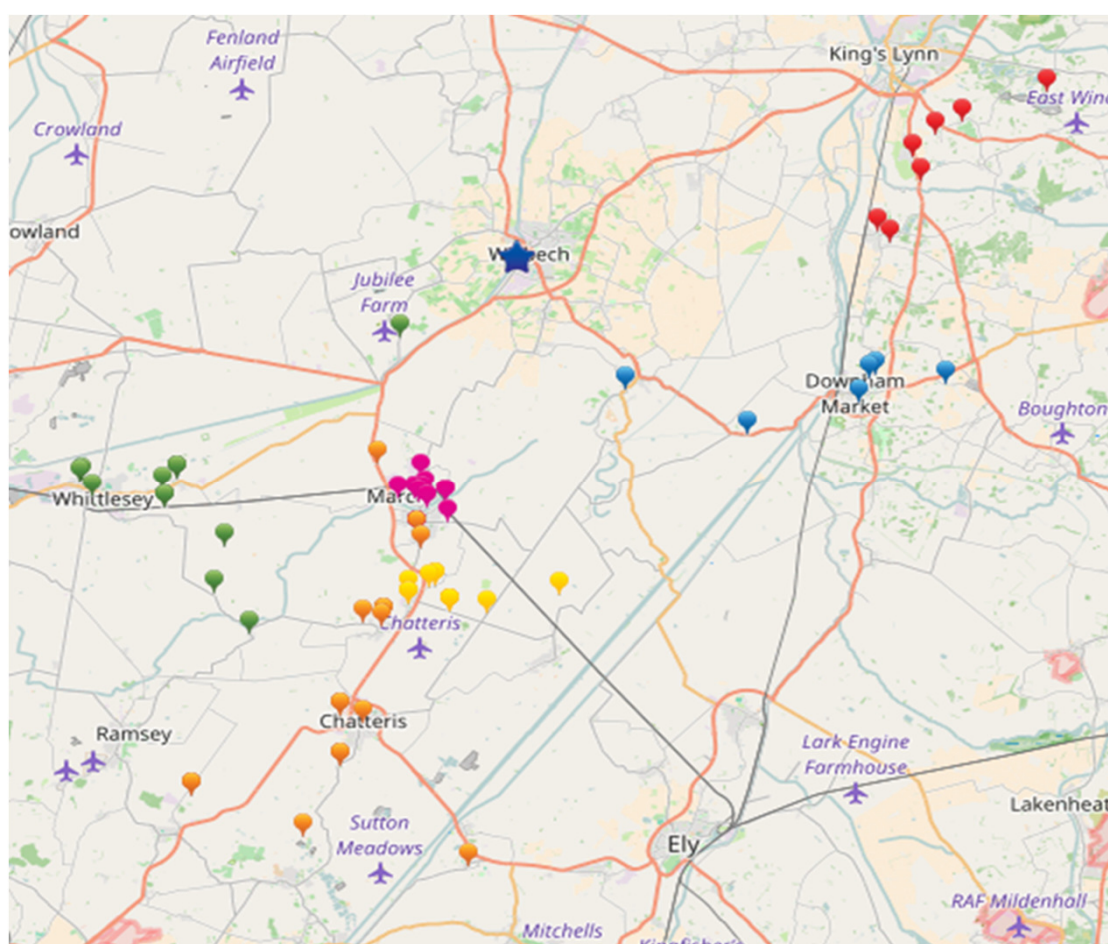

FACT (Fenland Association for Community Transport) have been working with Wisbech Grammar School since 2014 providing affordable, safe and direct from home transport to school ranging from £4 return per day. They have comfortable minibuses with regular drivers who have been trained to an outstanding standard with CPC qualification, MiDAS (Minibus Driver Awareness Scheme) and all drivers have a fully enhanced DBS (Disclosure & Barring Service) check.

Due to the nature of this service, FACT are able to transport pupils from as young as Reception (age 4+) and can provide AM or PM transport or both from £4 a day. This is payable in advance at the start of each term.

The map below shows the current routes.

FACT currently has routes from:

Ashwicken, Benwick, Chatteris, Coates, Doddington, Downham Market, Eastrea, Holywell, Manea, March, Middleton, Nordelph Bridge, Pidley, Setchey, Somersham, Sutton, Watlington, West Winch, Whittlesey, Wimblington, Wisbech St. Mary.