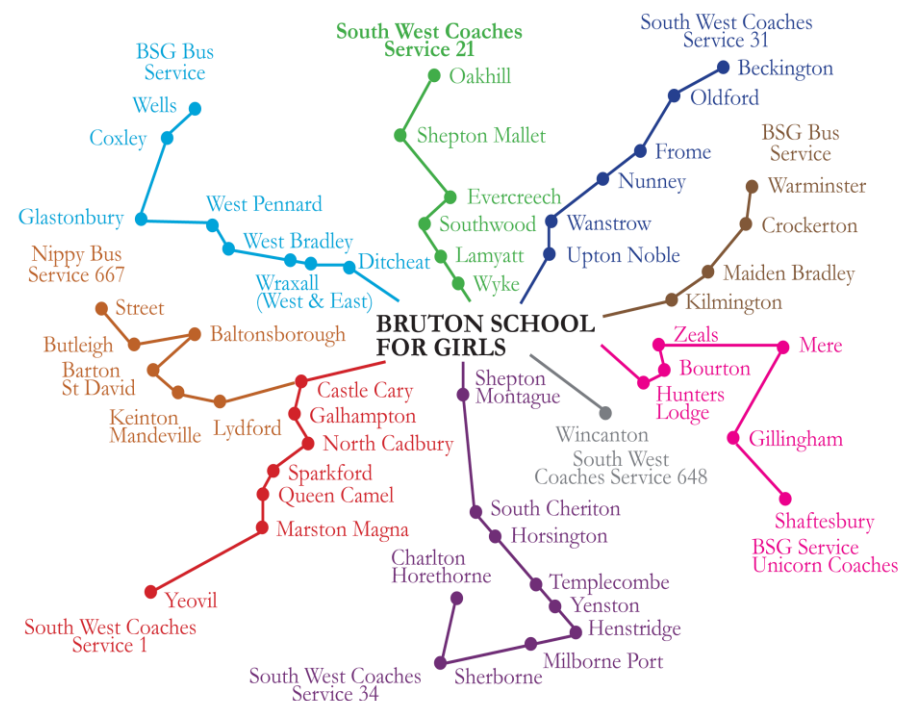

West Hill School on afternoon service

* Morrisons Roundabout on afternoon service

Warminster – Bruton School for Girls
BSG Mini Bus Telephone Number: 01749 814430

	Morning	Afternoon
Heytesbury, The Angel Inn	7.25am	5.10pm
Warminster, Oxenden Camp	7.35am	5.20pm
Warminster, Virginia Drive	7.45am	5.00pm
Warminster, Folly Lane	7.50am	4.55pm
Crockerton, The Bath Arm	7.55am	4.45pm
Crockerton, The Chapel	8.00am	4.40pm
Maiden Bradley	8.10am	4.30pm
Bruton School for Girls	8.25am	4.10pm

Wells - Glastonbury – Bruton School for Girls
BSG Mini Bus: 01749 814430

	Morning	Afternoon
Wells, Police Station Bus Stop (Strawberry Way Roundabout)	7.20am	5.10pm
Polsham	7.30am	4.55pm
Glastonbury, Health Centre	7.40am	4.45pm
West Pennard, Village Hall	7.50am	4.40pm
Parbrook	7.58am	4.32pm
Lottisham	8.05am	4.30pm
West Lydford	8.10am	4.25pm
Ditcheat	8.18am	4.17pm
Bruton School for Girls	8.30am	4.05pm

Other stops can be incorporated on request and the above is indicative of the run

These timetables are subject to change and for up to date information please visit www.southwestcoaches.co.uk or www.nippybus.co.uk.

BRUTON SCHOOL
FOR GIRLS
ON SUNNY HILL

BUS TIMETABLE

Telephone Numbers

BSG School Bus Service	01749 814430
South West Coaches	01963 33124
Nippy Bus	01935 823888