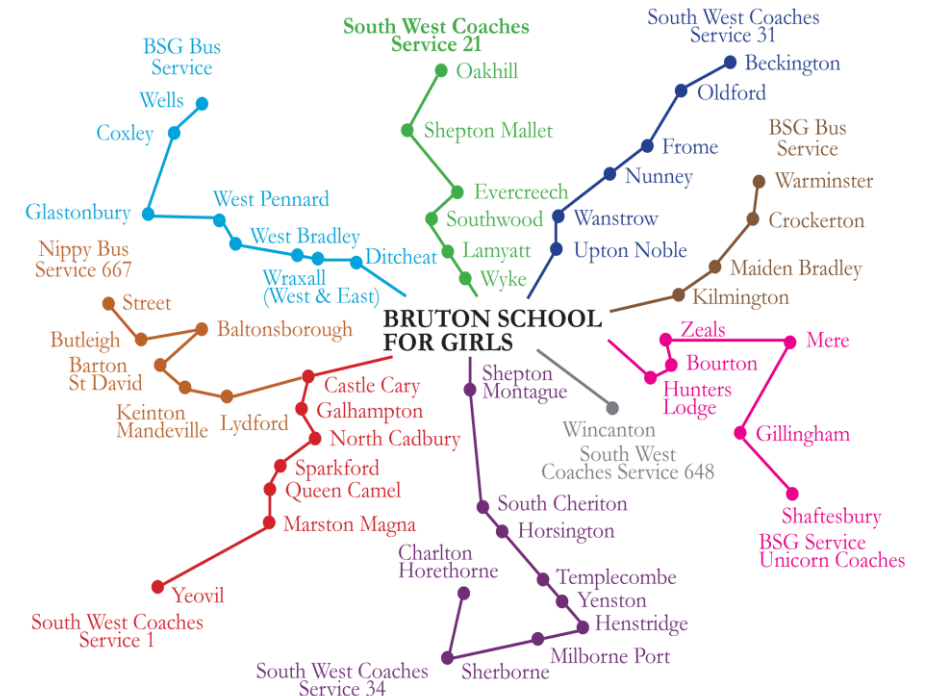

Wincanton – Bruton School for Girls South West Coaches Service 648			
	Morning	Afternoon	
		Service 34	Service 648
Wincanton, Memorial Hall	7.55am	4.25pm	5.40pm
Wincanton, Our Lady Mt Carmel School	7.56am	4.20pm#	5.42pm
Wincanton, Cemetery Lane	7.57am		5.43pm*
Bruton, Church Bridge	8.07am		5.30pm
Bruton School for Girls	8.10am	4.07pm	5.25pm

West Hill School on afternoon service

* Morrisons Roundabout on afternoon service

BRUTON SCHOOL
FOR GIRLS
ON SUNNY HILL

BUS TIMETABLE

Shaftesbury – Gillingham – Bruton School for Girls Damosel BSG Service		
	Morning	Afternoon
Shaftesbury (Ivy Cross Roundabout)	7.20am	6.50pm*
Gillingham (Waitrose car park)	7.30am	6.40pm*
Mere	7.40am	6.30pm
Zeals	7.45am	6.25pm
Bourton	7.50am	6.20pm
Bruton St Mary's Church	8.05am	6.05pm
Bruton School for Girls	8.10am	6.00pm

* 15 minutes later on Thursdays

Wells - Glastonbury – Bruton School for Girls BSG Mini Bus		
	Morning	Afternoon
Wells, Police Station Bus Stop (Strawberry Way Roundabout)	7.25am	5.05pm
Coxley, Harters Hill Lane Bus Stop	7.35am	4.55pm
Glastonbury, Health Centre	7.45am	4.45pm
West Pennard, Village Hall	7.50am	4.35pm
West Bradley, Church/Orchard	7.57am	4.32pm
Lottisham	8.02am	4.30pm
Parbrook	8.00am	4.25pm
Wraxall (East), Vineyard	8.10am	4.20pm
Ditcheat, Village Hall	8.15am	4.13pm
Bruton School for Girls	8.25am	4.05pm

Other stops on request

Telephone Numbers

BSG School Bus Service	01749 814430
South West Coaches	01963 33124
Nippy Bus	01935 823888

These timetables are subject to change and for up to date information please visit www.southwestcoaches.co.uk or www.nippybus.co.uk.

SOMERSET • WILTSHIRE • DORSET